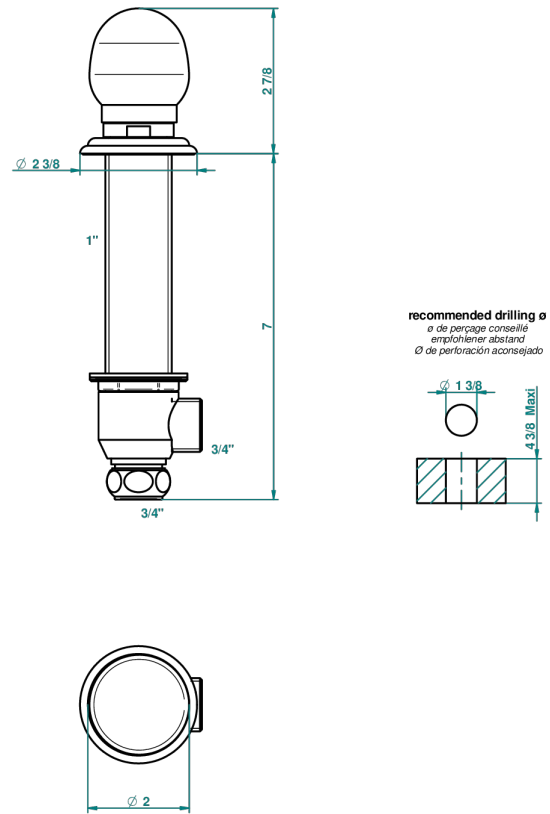

# SUN DRAGON

U5D-36M

Deck valve 3/4 inch with trim for extra thick deck

THG<sup>®</sup>  
PARIS

43401

16/09/2011

## CHARACTERISTIC

- Sun Dragon
- Deck valve 3/4 inch with trim for extra thick deck