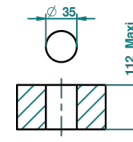

SUN DRAGON

U5D-36M

Deck valve 3/4 inch with trim for extra thick deck

THG®
PARIS

43401

16/09/2011

CHARACTERISTIC

- Sun Dragon
- Deck valve 3/4 inch with trim for extra thick deck

AVAILABLE FINITIONS

Antique nickel - H28
Black ceram - D30
Blush PVD - H62
Brass color PVD - H49
Brown bronze color PVD - F33
Gold color PVD - H52

Graphite PVD - H64
Lacquered light bronze - D01
Matt Umber PVD - H67
Matt blush PVD - H60
Matt brass color PVD - H50
Matt brown bronze color PVD - F34

Matt chrome - C02
Matt gold - F07
Matt gold color PVD - H53
Matt graphite PVD - H65
Matt nickel (color finish) - C01
Matt nickel color PVD - H56

Nickel color PVD - H55
Polished chrome (color finish) - A02
Polished chrome / Polished gold (color finish) - G02
Polished gold (color finish) - F01
Polished nickel - B01
Soft gold - F30

Soft matt gold - F31
Umber PVD - H66
Varnished matt antique red copper (color finish) - H07