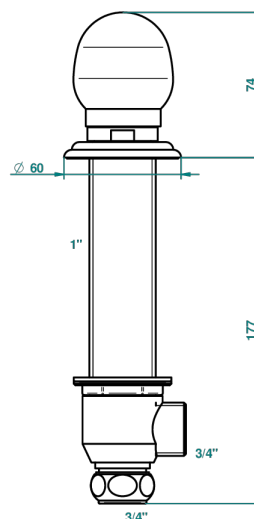

SUN DRAGON

U5D-36M

Deck valve 3/4 inch with trim for extra thick deck

THG®
PARIS

43401

16/09/2011

CHARACTERISTIC

- Sun Dragon
- Deck valve 3/4 inch with trim for extra thick deck

AVAILABLE FINITIONS

Antique nickel - H28
Black ceram - D30
Blush PVD - H62
Brass color PVD - H49
Brown bronze color PVD - F33
Gold color PVD - H52

Graphite PVD - H64
Lacquered light bronze - D01
Matt Umber PVD - H67
Matt blush PVD - H60
Matt brass color PVD - H50
Matt brown bronze color PVD - F34

Matt chrome - C02
Matt gold - F07
Matt gold color PVD - H53
Matt graphite PVD - H65
Matt nickel (color finish) - C01
Matt nickel color PVD - H56

Nickel color PVD - H55
Polished chrome (color finish) - A02
Polished chrome / Polished gold (color finish) - G02
Polished gold (color finish) - F01
Polished nickel - B01
Soft gold - F30

Soft matt gold - F31
Umber PVD - H66
Varnished matt antique red copper (color finish) - H07