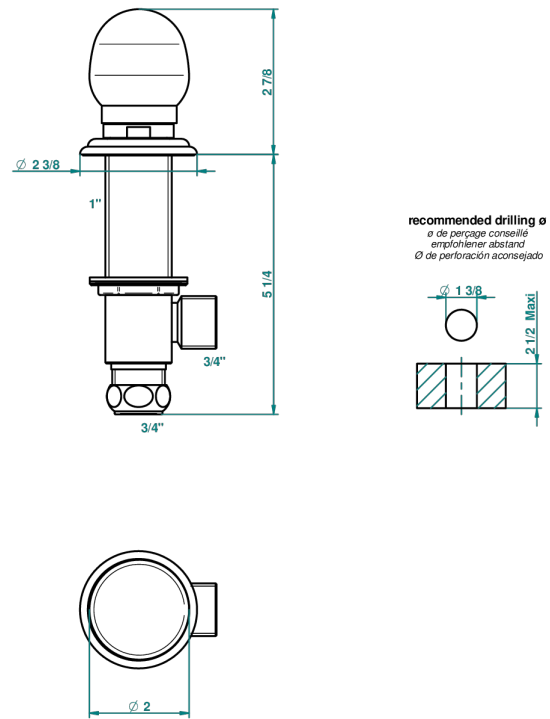

# SUN DRAGON

U5D-36

Rim mounted 3/4" valve

THG<sup>®</sup>  
PARIS

43395

16/09/2011

## CHARACTERISTIC

- Sun Dragon
- Rim mounted 3/4" valve