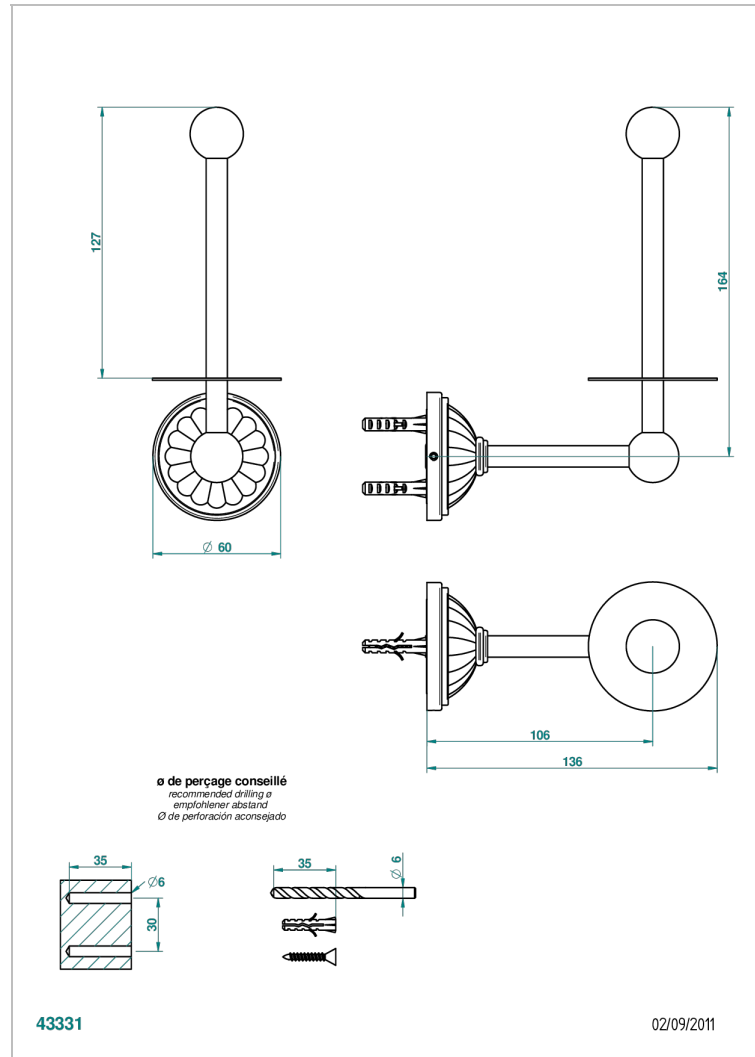

MANDARINE CLEAR CRYSTAL

U1D-542

Reserve toilet paper holder

THG[®]
PARIS

CHARACTERISTIC

- Mandarine Clear crystal
- Reserve toilet paper holder

AVAILABLE FINITIONS

Black ceram - D30
Blush PVD - H62
Brass color PVD - H49
Brown bronze color PVD - F33
Chrome polished - A02
Chrome polished / gold polished - G02