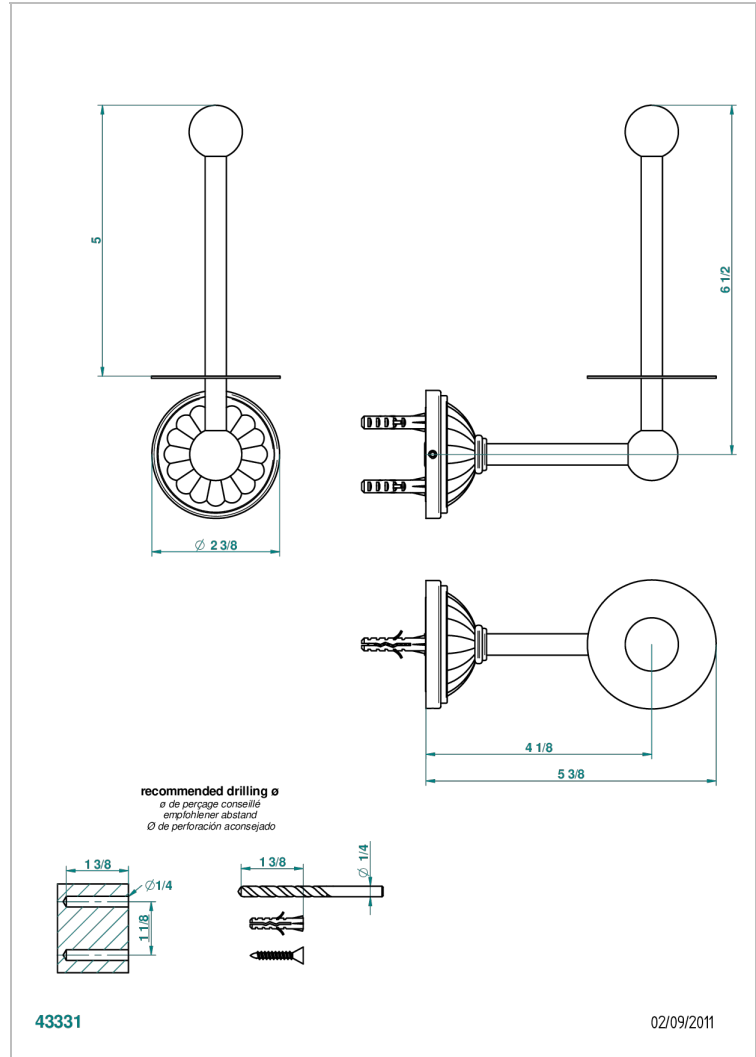

MANDARINE CLEAR CRYSTAL

UID-542

Reserve toilet paper holder

CHARACTERISTIC

- Mandarine Clear crystal
- Reserve toilet paper holder

AVAILABLE FINITIONS

Black ceram - D30
 Blush PVD - H62
 Brass color PVD - H49
 Brown bronze color PVD - F33
 Chrome polished - A02
 Chrome polished / gold polished - G02