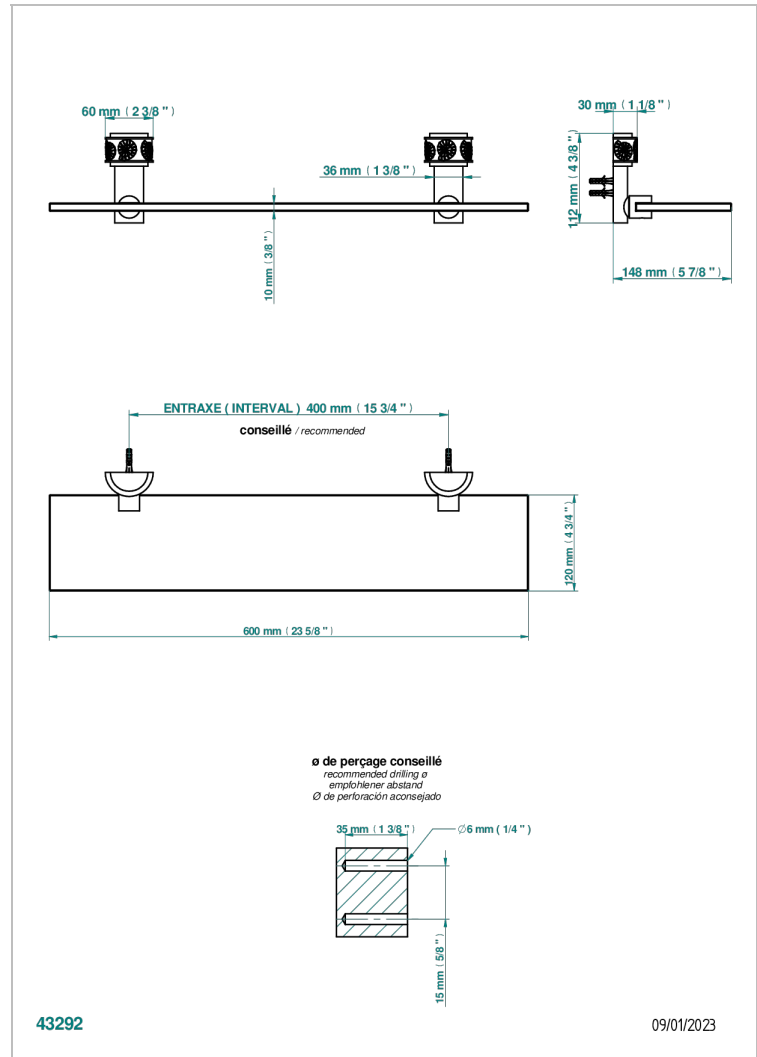

NEW ISLAND

U5N-564

Glass shelf with brackets

THG[®]
PARIS

CHARACTERISTIC

- New Island
- Glass shelf with brackets

AVAILABLE FINITIONS

Black ceram - D30
Blush PVD - H62
Brass color PVD - H49
Brown bronze color PVD - F33
Chrome polished - A02
Gold color PVD - H52