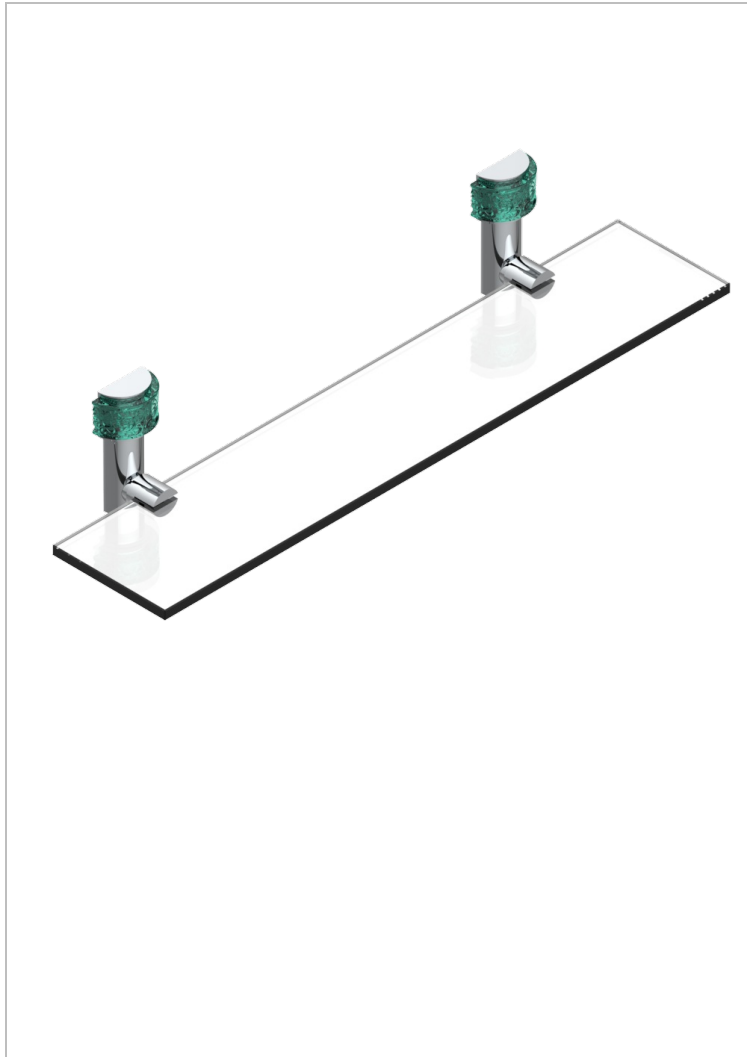

NEW ISLAND

U5N-564

Glass shelf with brackets

THG[®]
PARIS

CHARACTERISTIC

- New Island
- Glass shelf with brackets

AVAILABLE FINITIONS

Black ceram - D30
Blush PVD - H62
Brass color PVD - H49
Brown bronze color PVD - F33
Chrome polished - A02
Gold color PVD - H52

Gold mat - F07
Gold polished - F01
Graphite PVD - H64
Light coated bronze - D01
Matt Umber PVD - H67
Matt blush PVD - H60

Matt brass color PVD - H50
Matt brown bronze color PVD - F34
Matt chrome (American satin) - C02
Matt gold color PVD - H53
Matt graphite PVD - H65
Matt nickel (American satin) - C01

Matt nickel color PVD - H56
Nickel antique / Sovereign - H28
Nickel color PVD - H55
Nickel polished - B01
Soft matt gold - F31
Umber PVD - H66