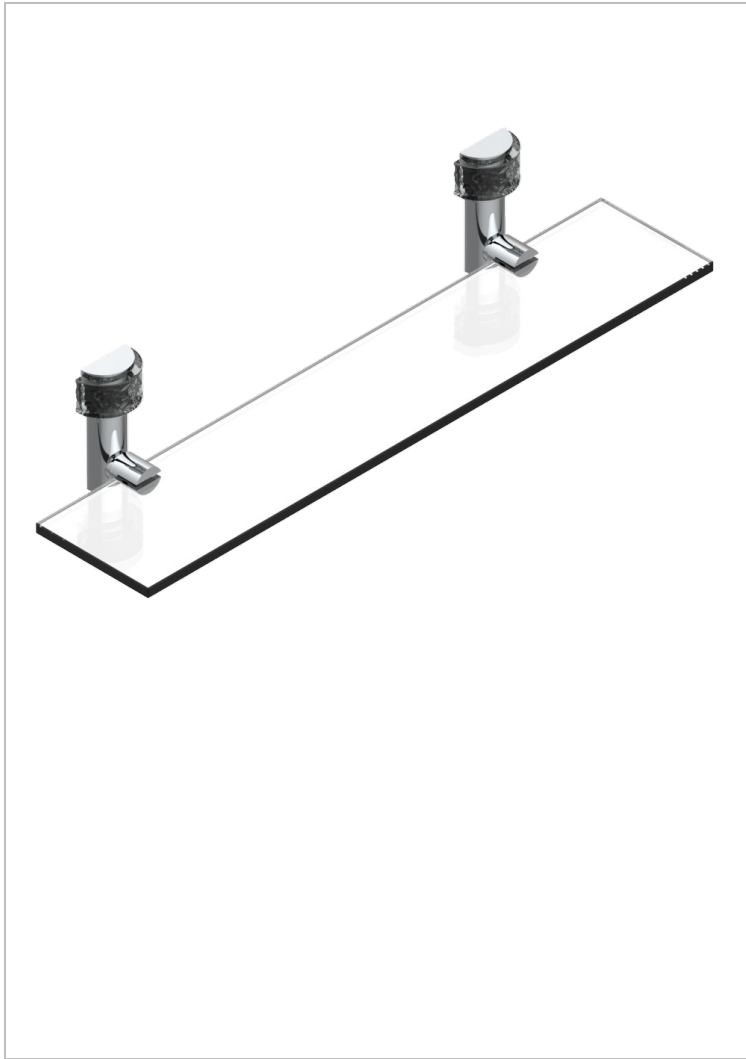

NEW PARADISE

U5P-564

Glass shelf with brackets

CHARACTERISTIC

- New Paradise
- Glass shelf with brackets

AVAILABLE FINITIONS

Black ceram - D30
Blush PVD - H62
Brass color PVD - H49
Brown bronze color PVD - F33
Chrome polished - A02
Gold color PVD - H52

Gold mat - F07
Gold polished - F01
Graphite PVD - H64
Light coated bronze - D01
Matt Umber PVD - H67
Matt blush PVD - H60

Matt brass color PVD - H50
Matt brown bronze color PVD - F34
Matt chrome (American satin) - C02
Matt gold color PVD - H53
Matt graphite PVD - H65
Matt nickel (American satin) - C01

Matt nickel color PVD - H56
Nickel antique / Sovereign - H28
Nickel color PVD - H55
Nickel polished - B01
Soft matt gold - F31
Umber PVD - H66