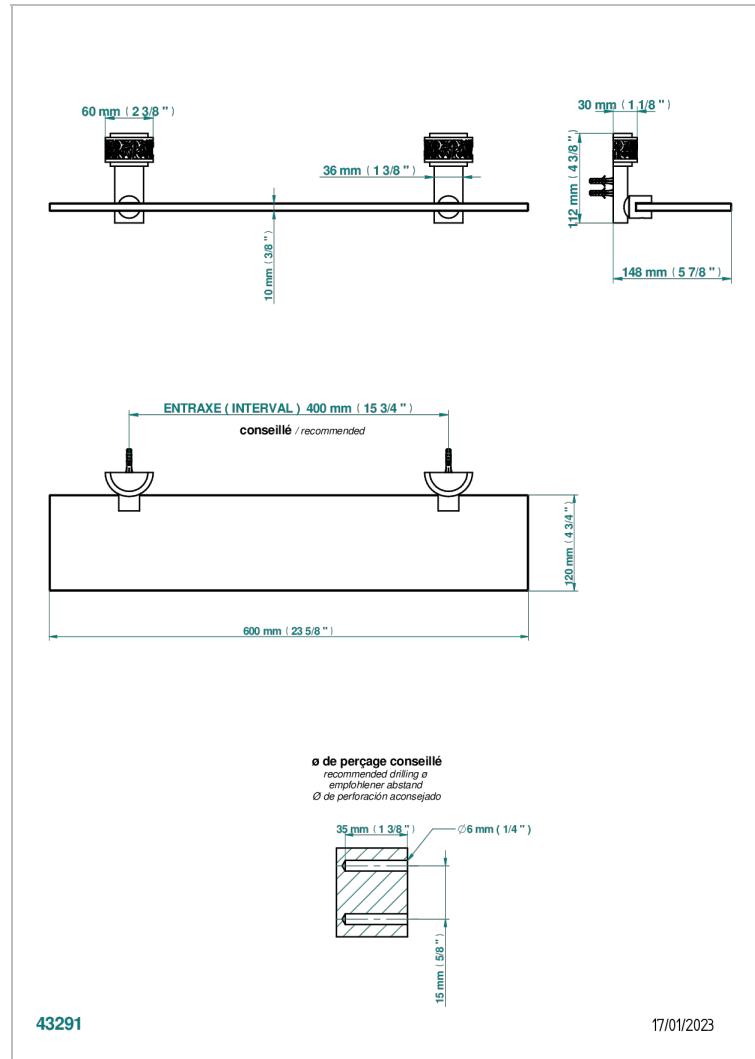

NEW PARADISE

U5P-564

Glass shelf with brackets

CHARACTERISTIC

- New Paradise
- Glass shelf with brackets

AVAILABLE FINITIONS

Black ceram - D30
Blush PVD - H62
Brass color PVD - H49
Brown bronze color PVD - F33
Chrome polished - A02
Gold color PVD - H52