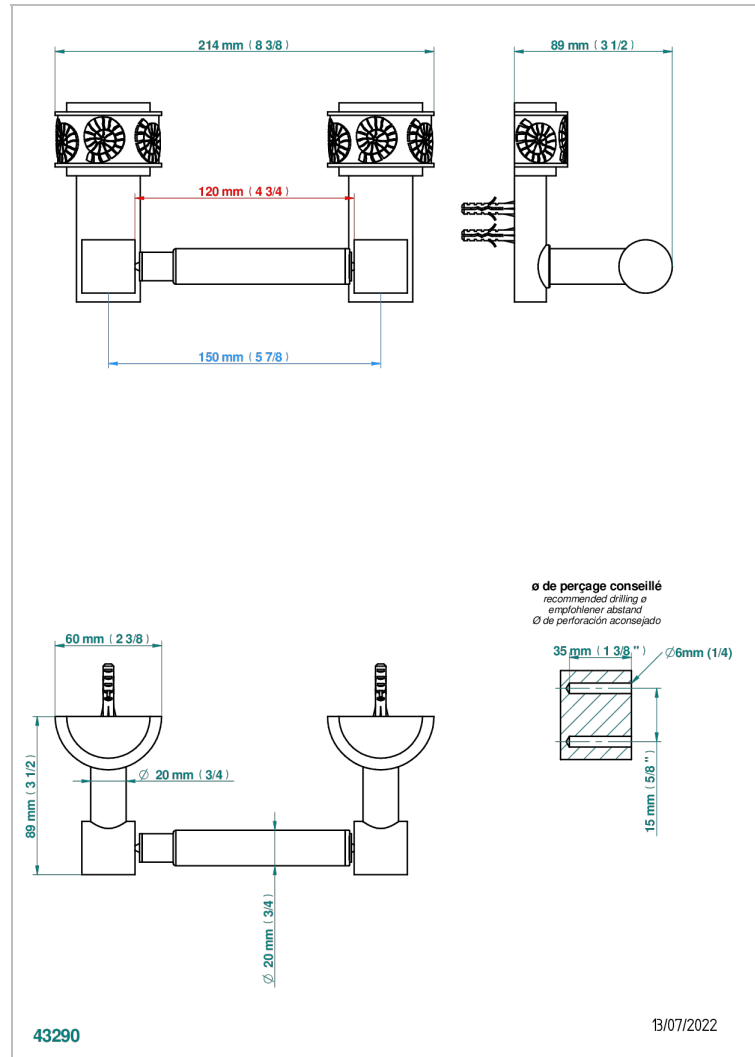

NEW ISLAND

U5N-543M

Paper roll holder

CHARACTERISTIC

- New Island
- Paper roll holder

AVAILABLE FINITIONS

Black ceram - D30
Blush PVD - H62
Brass color PVD - H49
Brown bronze color PVD - F33
Chrome polished - A02
Gold color PVD - H52