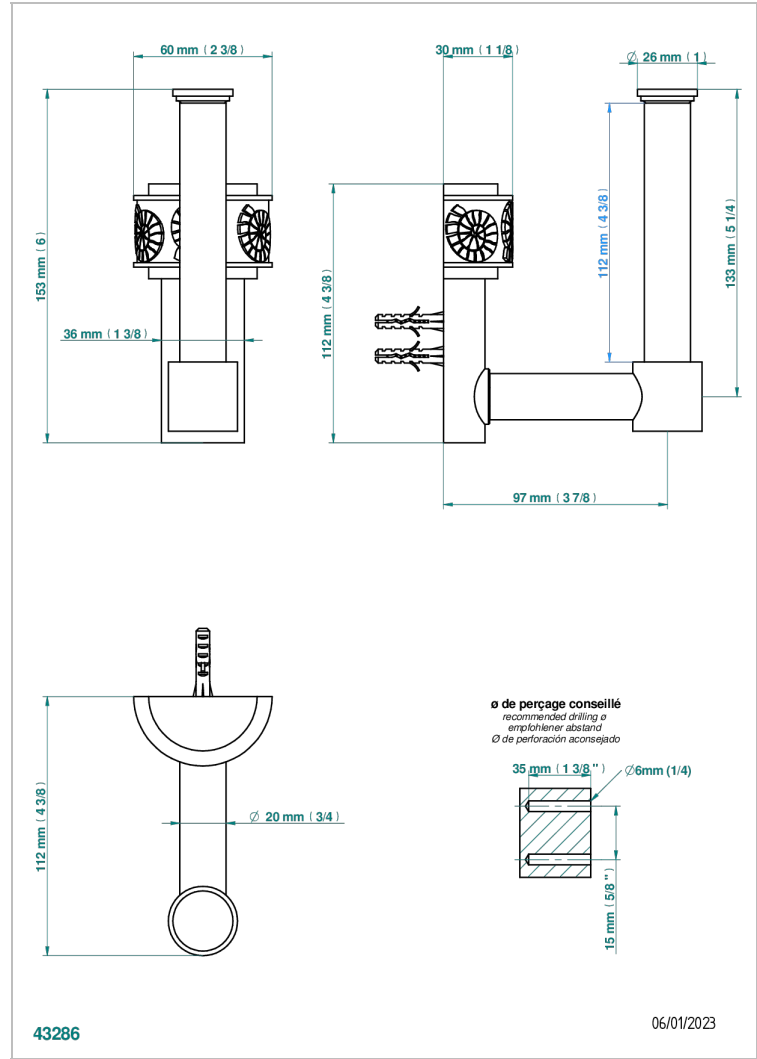

NEW ISLAND

U5N-542

Reserve toilet paper holder

THG
PARIS

CHARACTERISTIC

- New Island
- Reserve toilet paper holder

AVAILABLE FINITIONS

Black ceram - D30
Blush PVD - H62
Brass color PVD - H49
Brown bronze color PVD - F33
Chrome polished - A02
Gold color PVD - H52

Matt nickel color PVD - H56
Nickel antique / Sovereign - H28
Nickel color PVD - H55
Nickel polished - B01
Soft matt gold - F31
Umber PVD - H66