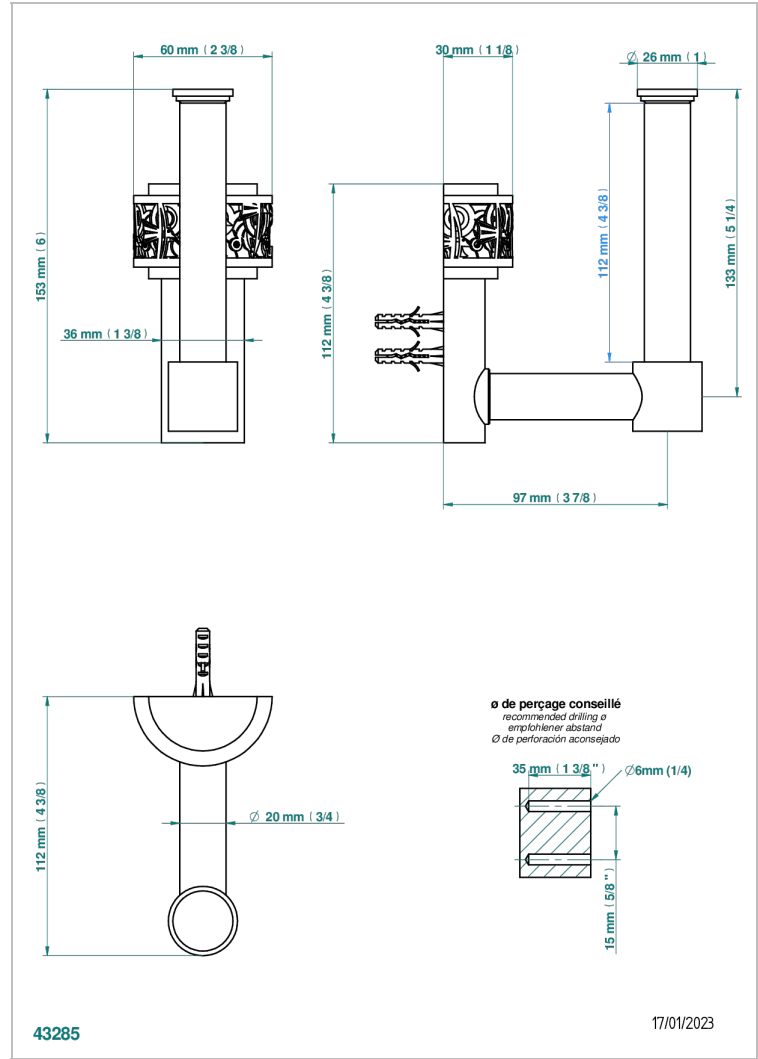

NEW PARADISE

U5P-542

Reserve toilet paper holder

THG[®]
PARIS

CHARACTERISTIC

- New Paradise
- Reserve toilet paper holder

AVAILABLE FINITIONS

Black ceram - D30
Blush PVD - H62
Brass color PVD - H49
Brown bronze color PVD - F33
Chrome polished - A02
Gold color PVD - H52