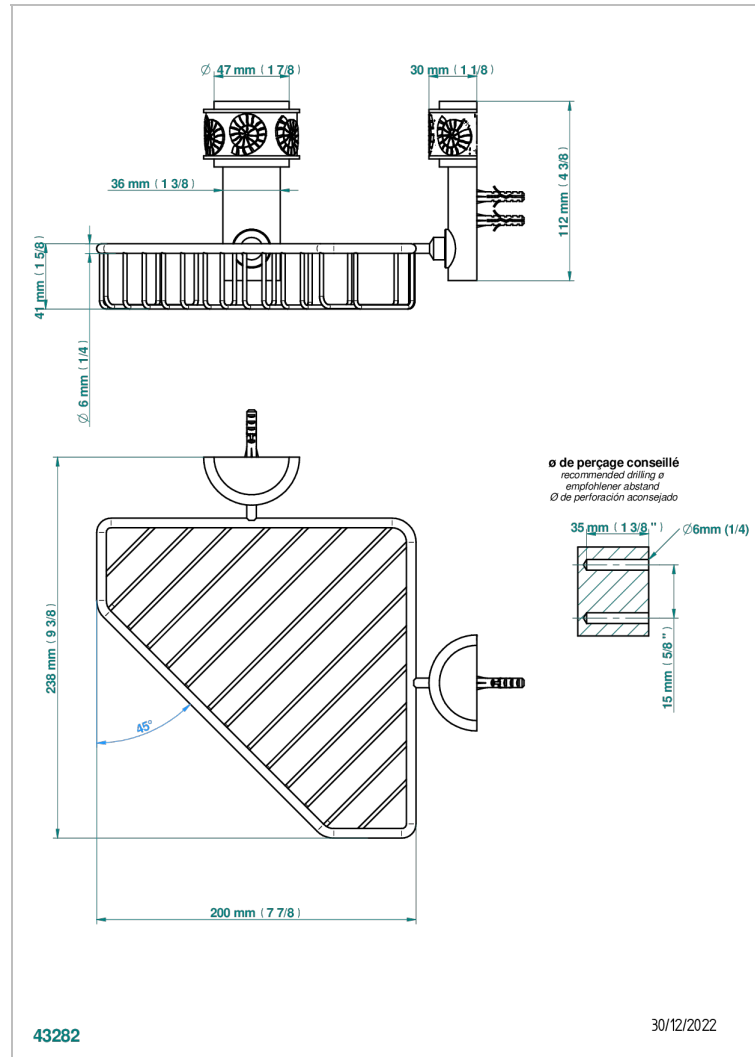

NEW ISLAND

U5N-3623

Large corner soap basket, wall mounted

THG
PARIS

CHARACTERISTIC

- New Island
- Large corner soap basket, wall mounted

AVAILABLE FINITIONS

Black ceram - D30
Blush PVD - H62
Brass color PVD - H49
Brown bronze color PVD - F33
Chrome polished - A02
Gold color PVD - H52