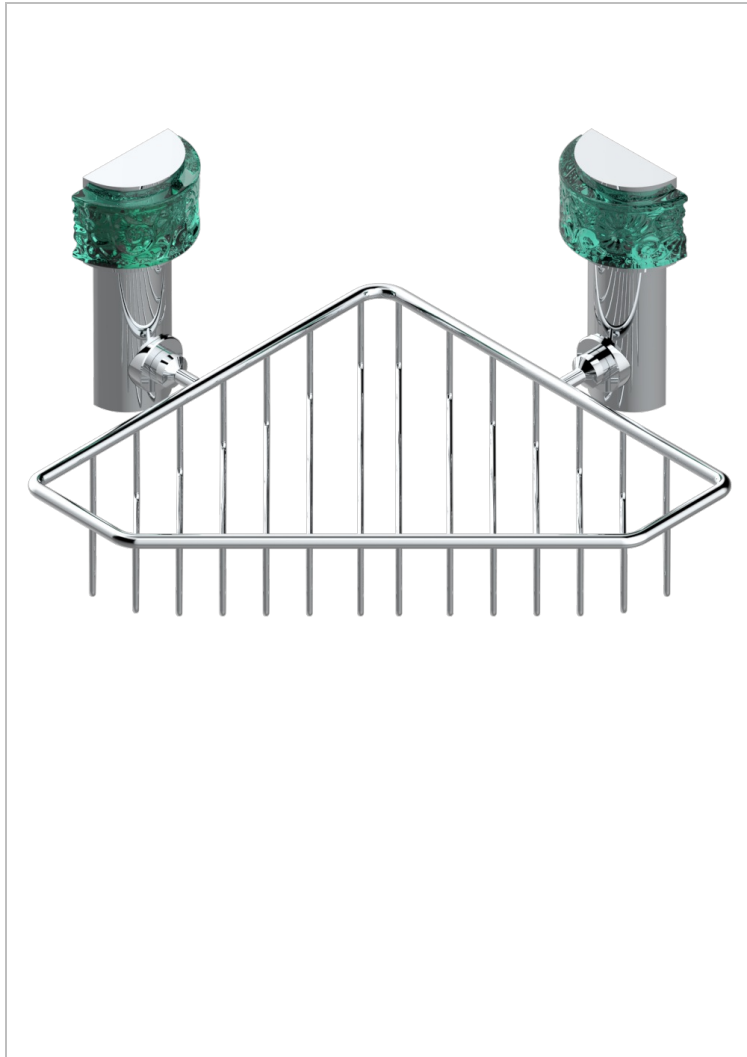

NEW ISLAND

U5N-3623

Large corner soap basket, wall mounted

THG
PARIS

CHARACTERISTIC

- New Island
- Large corner soap basket, wall mounted

AVAILABLE FINITIONS

Black ceram - D30
Blush PVD - H62
Brass color PVD - H49
Brown bronze color PVD - F33
Chrome polished - A02
Gold color PVD - H52

Gold mat - F07
Gold polished - F01
Graphite PVD - H64
Light coated bronze - D01
Matt Umber PVD - H67
Matt blush PVD - H60

Matt brass color PVD - H50
Matt brown bronze color PVD - F34
Matt chrome (American satin) - C02
Matt gold color PVD - H53
Matt graphite PVD - H65
Matt nickel (American satin) - C01

Matt nickel color PVD - H56
Nickel antique / Sovereign - H28
Nickel color PVD - H55
Nickel polished - B01
Soft matt gold - F31
Umber PVD - H66