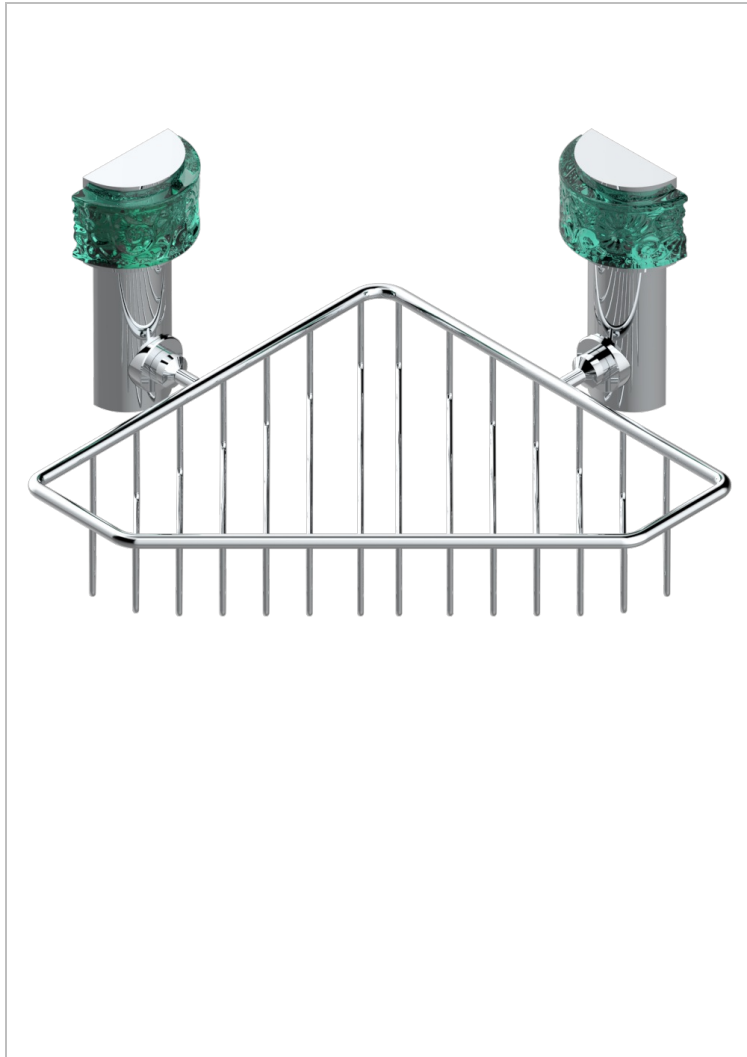

# NEW ISLAND

U5N-3623

Corner soap dish with flanges, 200 x 200 mm

## CHARACTERISTIC

- New Island
- Corner soap dish with flanges, 200 x 200 mm

## AVAILABLE FINITIONS

Antique nickel - H28  
Black ceram - D30  
Blush PVD - H62  
Brass color PVD - H49  
Brown bronze color PVD - F33  
Gold color PVD - H52

Graphite PVD - H64  
Lacquered light bronze - D01  
Matt Umber PVD - H67  
Matt blush PVD - H60  
Matt brass color PVD - H50  
Matt brown bronze color PVD - F34