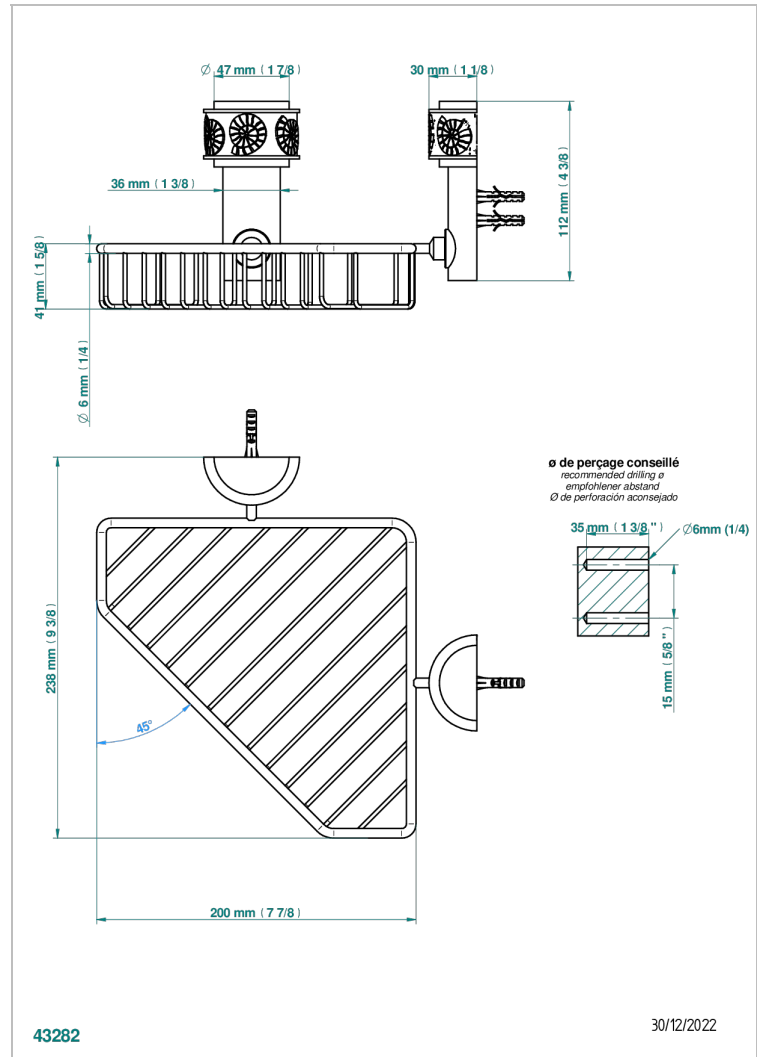

# NEW ISLAND

U5N-3623

Corner soap dish with flanges, 200 x 200 mm

## CHARACTERISTIC

- New Island
- Corner soap dish with flanges, 200 x 200 mm