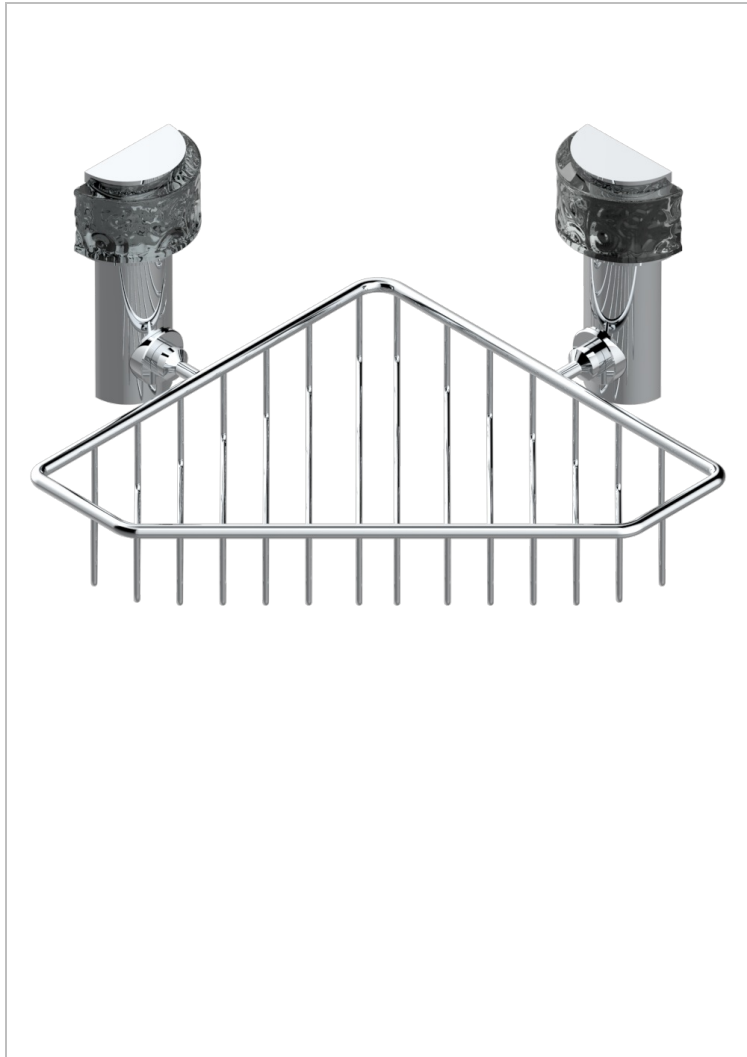

NEW PARADISE

U5P-3623

Large corner soap basket, wall mounted

THG
PARIS

CHARACTERISTIC

- New Paradise
- Large corner soap basket, wall mounted

AVAILABLE FINITIONS

Black ceram - D30
Blush PVD - H62
Brass color PVD - H49
Brown bronze color PVD - F33
Chrome polished - A02
Gold color PVD - H52

Gold mat - F07
Gold polished - F01
Graphite PVD - H64
Light coated bronze - D01
Matt Umber PVD - H67
Matt blush PVD - H60

Matt brass color PVD - H50
Matt brown bronze color PVD - F34
Matt chrome (American satin) - C02
Matt gold color PVD - H53
Matt graphite PVD - H65
Matt nickel (American satin) - C01

Matt nickel color PVD - H56
Nickel antique / Sovereign - H28
Nickel color PVD - H55
Nickel polished - B01
Soft matt gold - F31
Umber PVD - H66