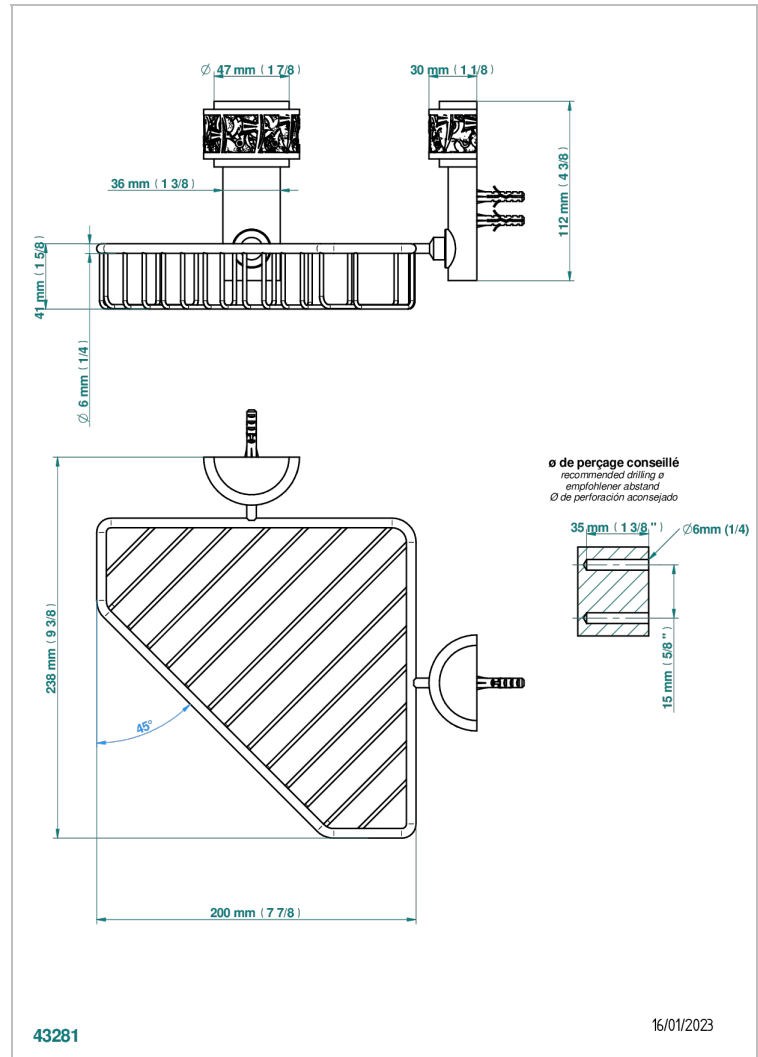

NEW PARADISE

U5P-3623

Large corner soap basket, wall mounted

THG
PARIS

CHARACTERISTIC

- New Paradise
- Large corner soap basket, wall mounted

AVAILABLE FINITIONS

Black ceram - D30
Blush PVD - H62
Brass color PVD - H49
Brown bronze color PVD - F33
Chrome polished - A02
Gold color PVD - H52