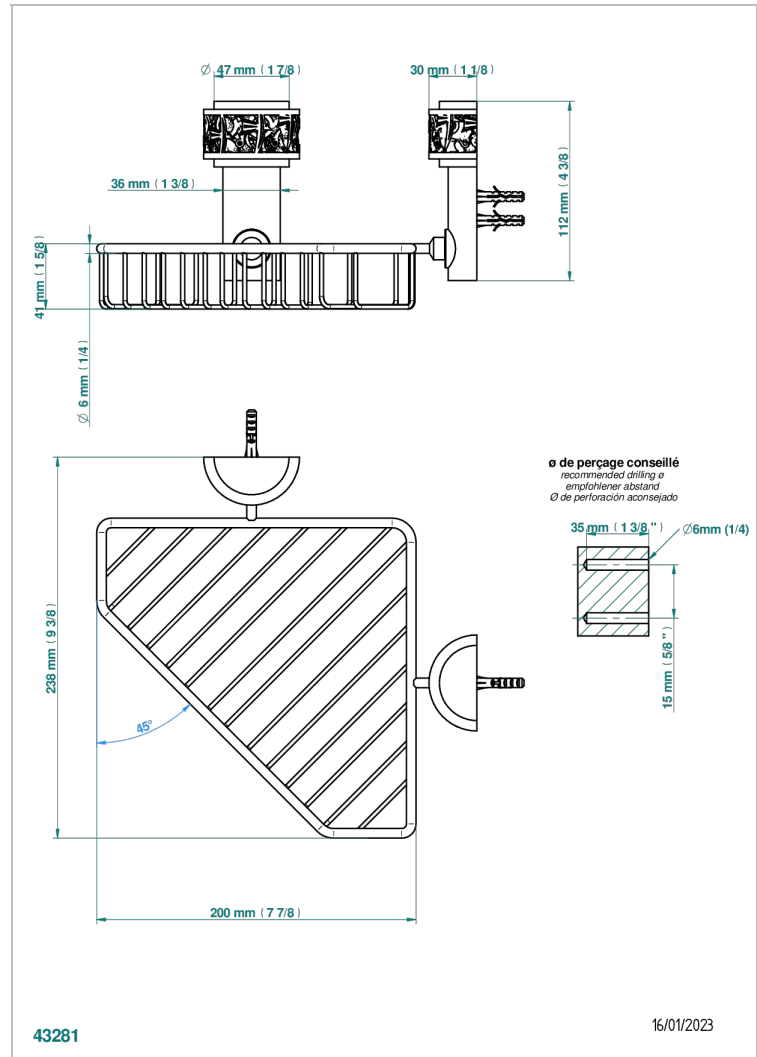

NEW PARADISE

U5P-3623

Corner soap dish with flanges, 200 x 200 mm

CHARACTERISTIC

- New Paradise
- Corner soap dish with flanges, 200 x 200 mm

AVAILABLE FINITIONS

Antique nickel - H28
Black ceram - D30
Blush PVD - H62
Brass color PVD - H49
Brown bronze color PVD - F33
Gold color PVD - H52