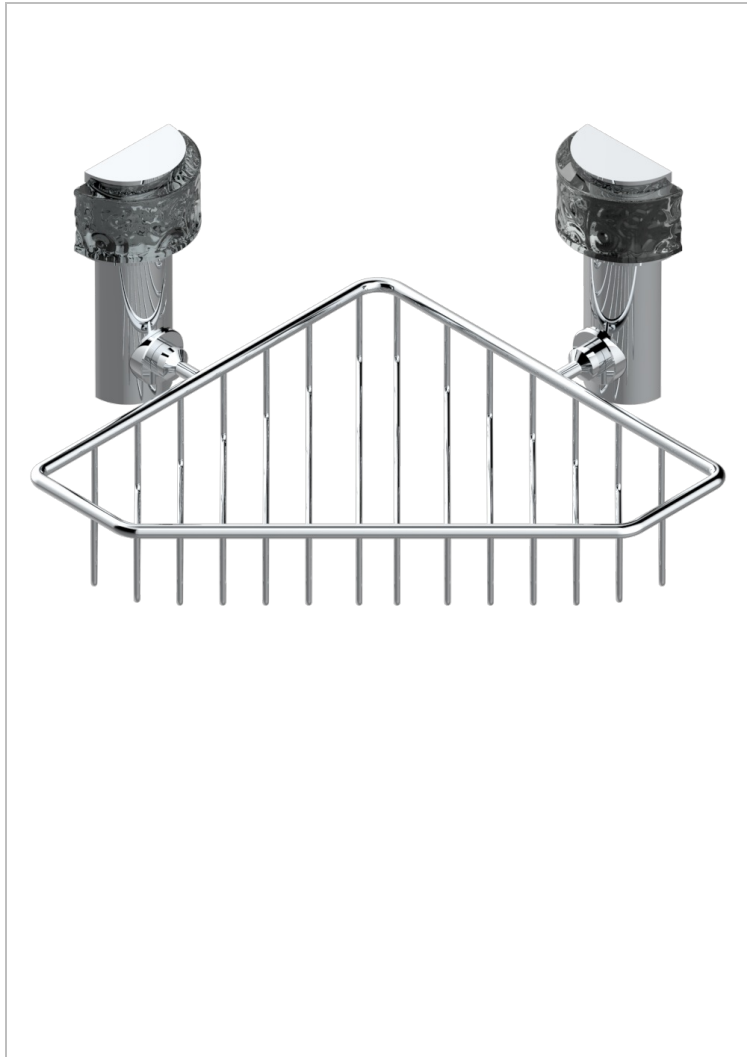

NEW PARADISE

U5P-3623

Corner soap dish with flanges, 200 x 200 mm

CHARACTERISTIC

- New Paradise
- Corner soap dish with flanges, 200 x 200 mm

AVAILABLE FINITIONS

Antique nickel - H28
Black ceram - D30
Blush PVD - H62
Brass color PVD - H49
Brown bronze color PVD - F33
Gold color PVD - H52

Graphite PVD - H64
Lacquered light bronze - D01
Matt Umber PVD - H67
Matt blush PVD - H60
Matt brass color PVD - H50
Matt brown bronze color PVD - F34

Matt chrome - C02
Matt gold - F07
Matt gold color PVD - H53
Matt graphite PVD - H65
Matt nickel (color finish) - C01
Matt nickel color PVD - H56

Nickel color PVD - H55
Polished chrome (color finish) - A02
Polished gold (color finish) - F01
Polished nickel - B01
Soft matt gold - F31
Umber PVD - H66