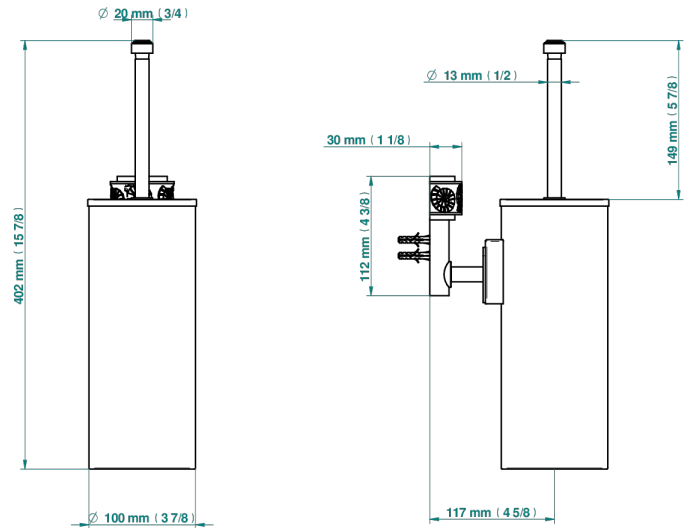

NEW ISLAND

U5N-4720C

Metal toilet brush holder with brush with cover wall mounted

THG®
PARIS

43273

05/01/2023

CHARACTERISTIC

- New Island
- Metal toilet brush holder with brush with cover wall mounted

AVAILABLE FINITIONS

Black ceram - D30
Blush PVD - H62
Brass color PVD - H49
Brown bronze color PVD - F33
Chrome polished - A02
Gold color PVD - H52

Gold mat - F07
Gold polished - F01
Graphite PVD - H64
Light coated bronze - D01
Matt Umber PVD - H67
Matt blush PVD - H60

Matt brass color PVD - H50
Matt brown bronze color PVD - F34
Matt chrome (American satin) - C02
Matt gold color PVD - H53
Matt graphite PVD - H65
Matt nickel (American satin) - C01

Matt nickel color PVD - H56
Nickel antique / Sovereign - H28
Nickel color PVD - H55
Nickel polished - B01
Soft matt gold - F31
Umber PVD - H66