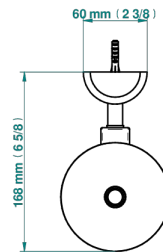

NEW ISLAND

U5N-4720C

Metal toilet brush holder with brush with cover wall mounted

THG®
PARIS

43273

05/01/2023

CHARACTERISTIC

- New Island
- Metal toilet brush holder with brush with cover wall mounted

AVAILABLE FINITIONS

Black ceram - D30
Blush PVD - H62
Brass color PVD - H49
Brown bronze color PVD - F33
Chrome polished - A02
Gold color PVD - H52

Gold mat - F07
Gold polished - F01
Graphite PVD - H64
Light coated bronze - D01
Matt Umber PVD - H67
Matt blush PVD - H60

Matt brass color PVD - H50
Matt brown bronze color PVD - F34
Matt chrome (American satin) - C02
Matt gold color PVD - H53
Matt graphite PVD - H65
Matt nickel (American satin) - C01

Matt nickel color PVD - H56
Nickel antique / Sovereign - H28
Nickel color PVD - H55
Nickel polished - B01
Soft matt gold - F31
Umber PVD - H66