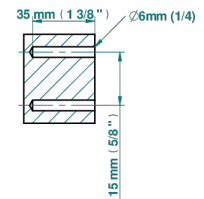

NEW ISLAND

U5N-4720C

Metal toilet brush holder with brush with cover wall mounted

THG®
PARIS

43273

05/01/2023

CHARACTERISTIC

- New Island
- Metal toilet brush holder with brush with cover wall mounted

AVAILABLE FINITIONS

Black ceram - D30
Blush PVD - H62
Brass color PVD - H49
Brown bronze color PVD - F33
Chrome polished - A02
Gold color PVD - H52

Gold mat - F07
Gold polished - F01
Graphite PVD - H64
Light coated bronze - D01
Matt Umber PVD - H67
Matt blush PVD - H60

Matt brass color PVD - H50
Matt brown bronze color PVD - F34
Matt chrome (American satin) - C02
Matt gold color PVD - H53
Matt graphite PVD - H65
Matt nickel (American satin) - C01

Matt nickel color PVD - H56
Nickel antique / Sovereign - H28
Nickel color PVD - H55
Nickel polished - B01
Soft matt gold - F31
Umber PVD - H66