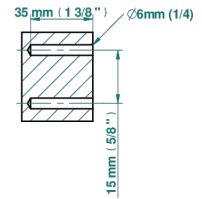

NEW PARADISE

U5P-4720C

Metal toilet brush holder with brush with cover wall mounted

THG®
PARIS

43272

26/01/2023

CHARACTERISTIC

- New Paradise
- Metal toilet brush holder with brush with cover wall mounted

AVAILABLE FINITIONS

Black ceram - D30
Blush PVD - H62
Brass color PVD - H49
Brown bronze color PVD - F33
Chrome polished - A02
Gold color PVD - H52

Gold mat - F07
Gold polished - F01
Graphite PVD - H64
Light coated bronze - D01
Matt Umber PVD - H67
Matt blush PVD - H60

Matt brass color PVD - H50
Matt brown bronze color PVD - F34
Matt chrome (American satin) - C02
Matt gold color PVD - H53
Matt graphite PVD - H65
Matt nickel (American satin) - C01

Matt nickel color PVD - H56
Nickel antique / Sovereign - H28
Nickel color PVD - H55
Nickel polished - B01
Soft matt gold - F31
Umber PVD - H66