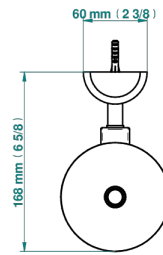

NEW PARADISE

U5P-4720C

Metal toilet brush holder with brush with cover wall mounted

THG®
PARIS

43272

26/01/2023

CHARACTERISTIC

- New Paradise
- Metal toilet brush holder with brush with cover wall mounted

AVAILABLE FINITIONS

Black ceram - D30
Blush PVD - H62
Brass color PVD - H49
Brown bronze color PVD - F33
Chrome polished - A02
Gold color PVD - H52

Gold mat - F07
Gold polished - F01
Graphite PVD - H64
Light coated bronze - D01
Matt Umber PVD - H67
Matt blush PVD - H60

Matt brass color PVD - H50
Matt brown bronze color PVD - F34
Matt chrome (American satin) - C02
Matt gold color PVD - H53
Matt graphite PVD - H65
Matt nickel (American satin) - C01

Matt nickel color PVD - H56
Nickel antique / Sovereign - H28
Nickel color PVD - H55
Nickel polished - B01
Soft matt gold - F31
Umber PVD - H66