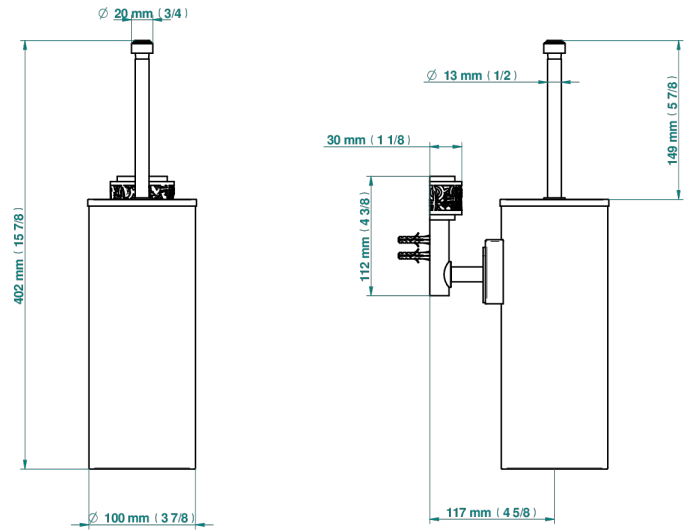

NEW PARADISE

U5P-4720C

Metal toilet brush holder with brush with cover wall mounted

THG®
PARIS

43272

26/01/2023

CHARACTERISTIC

- New Paradise
- Metal toilet brush holder with brush with cover wall mounted

AVAILABLE FINITIONS

Black ceram - D30
Blush PVD - H62
Brass color PVD - H49
Brown bronze color PVD - F33
Chrome polished - A02
Gold color PVD - H52

Gold mat - F07
Gold polished - F01
Graphite PVD - H64
Light coated bronze - D01
Matt Umber PVD - H67
Matt blush PVD - H60

Matt brass color PVD - H50
Matt brown bronze color PVD - F34
Matt chrome (American satin) - C02
Matt gold color PVD - H53
Matt graphite PVD - H65
Matt nickel (American satin) - C01

Matt nickel color PVD - H56
Nickel antique / Sovereign - H28
Nickel color PVD - H55
Nickel polished - B01
Soft matt gold - F31
Umber PVD - H66