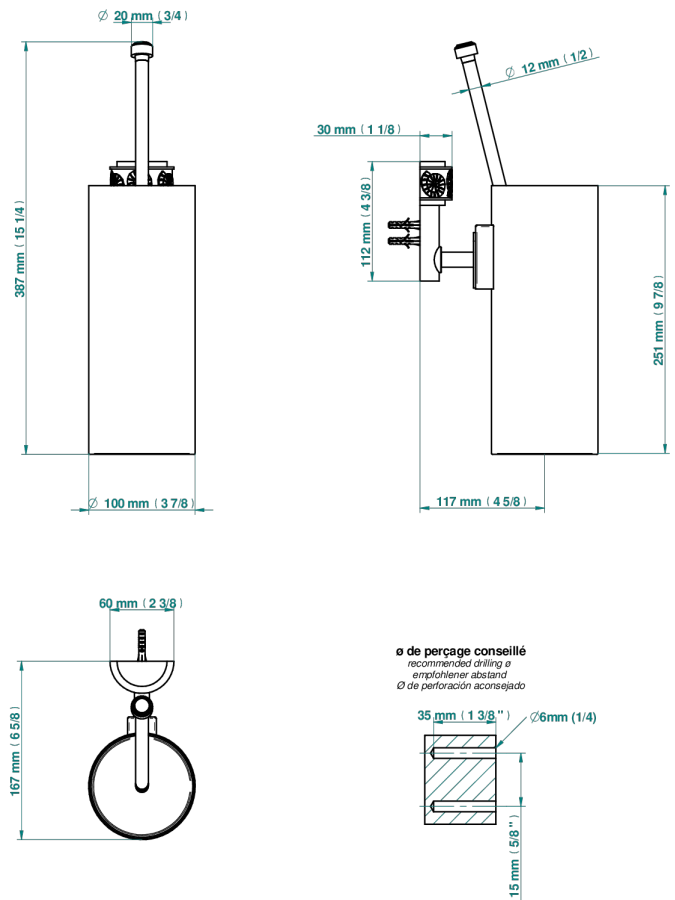

NEW ISLAND

U5N-4720

Wall mounted toilet brush holder

THG[®]
PARIS

43271

05/01/2023

CHARACTERISTIC

- New Island
- Wall mounted toilet brush holder