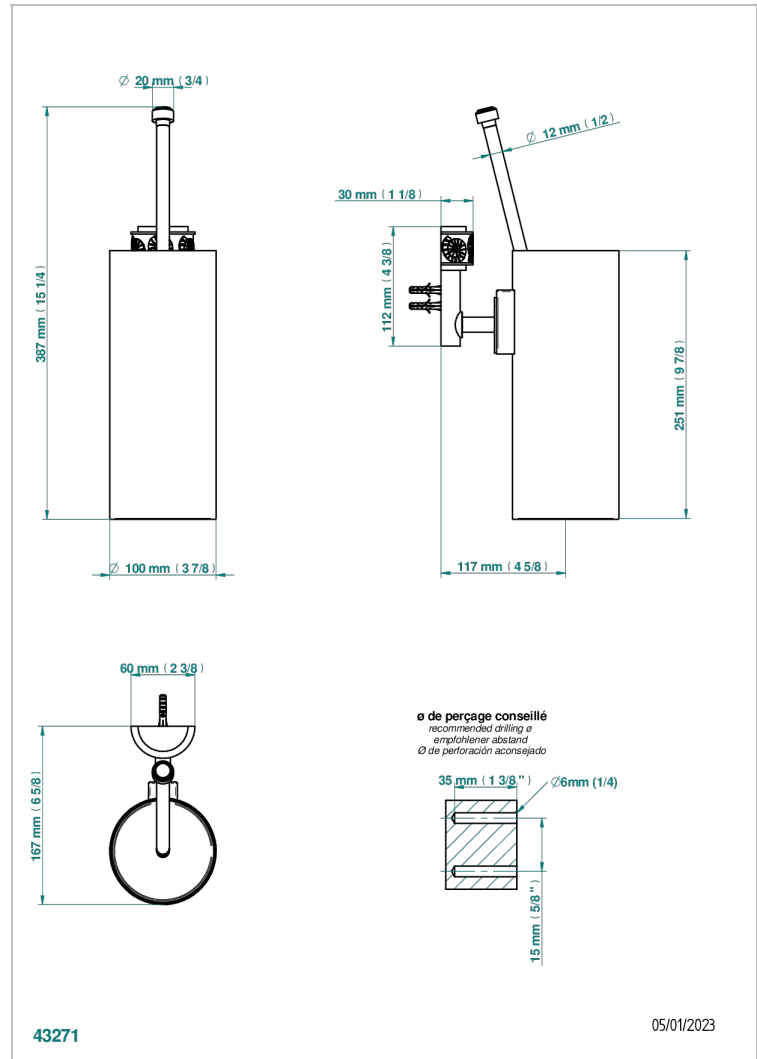

NEW ISLAND

U5N-4720

Wall mounted WC brush and holder, all metal

THG[®]
PARIS

CHARACTERISTIC

- New Island
- Wall mounted WC brush and holder, all metal

AVAILABLE FINITIONS

Antique nickel - H28
Black ceram - D30
Blush PVD - H62
Brass color PVD - H49
Brown bronze color PVD - F33
Gold color PVD - H52