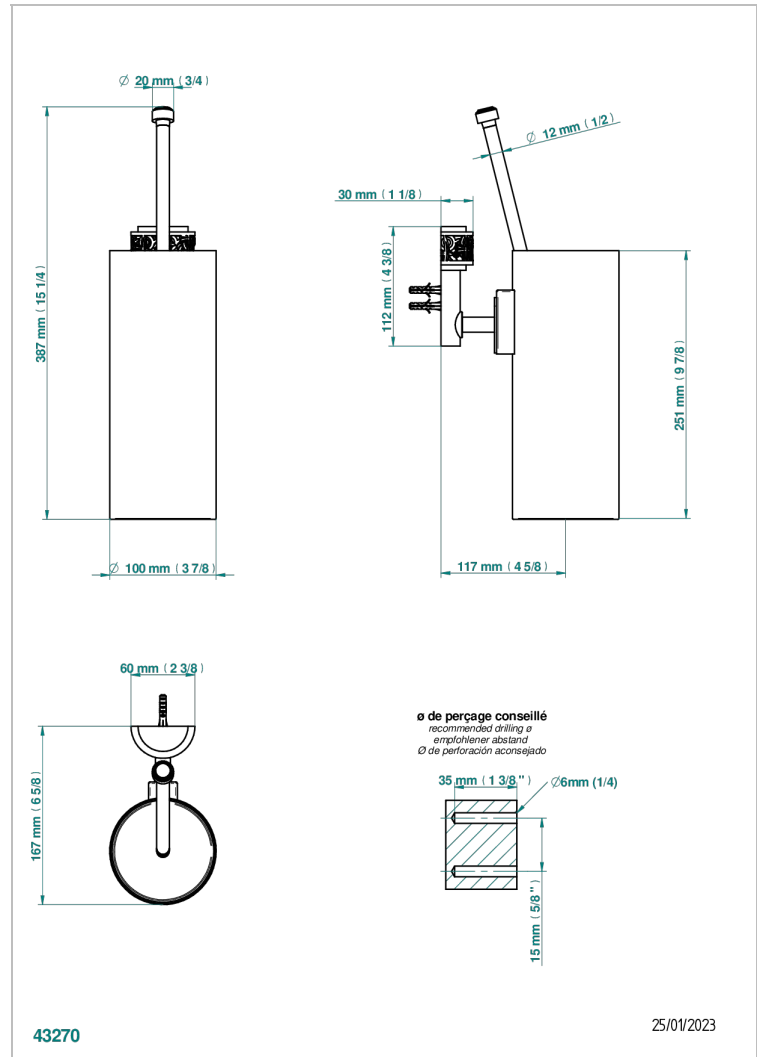

NEW PARADISE

U5P-4720

Wall mounted toilet brush holder

THG[®]
PARIS

CHARACTERISTIC

- New Paradise
- Wall mounted toilet brush holder

AVAILABLE FINITIONS

Black ceram - D30
Blush PVD - H62
Brass color PVD - H49
Brown bronze color PVD - F33
Chrome polished - A02
Gold color PVD - H52

Matt nickel color PVD - H56
Nickel antique / Sovereign - H28
Nickel color PVD - H55
Nickel polished - B01
Soft matt gold - F31
Umber PVD - H66