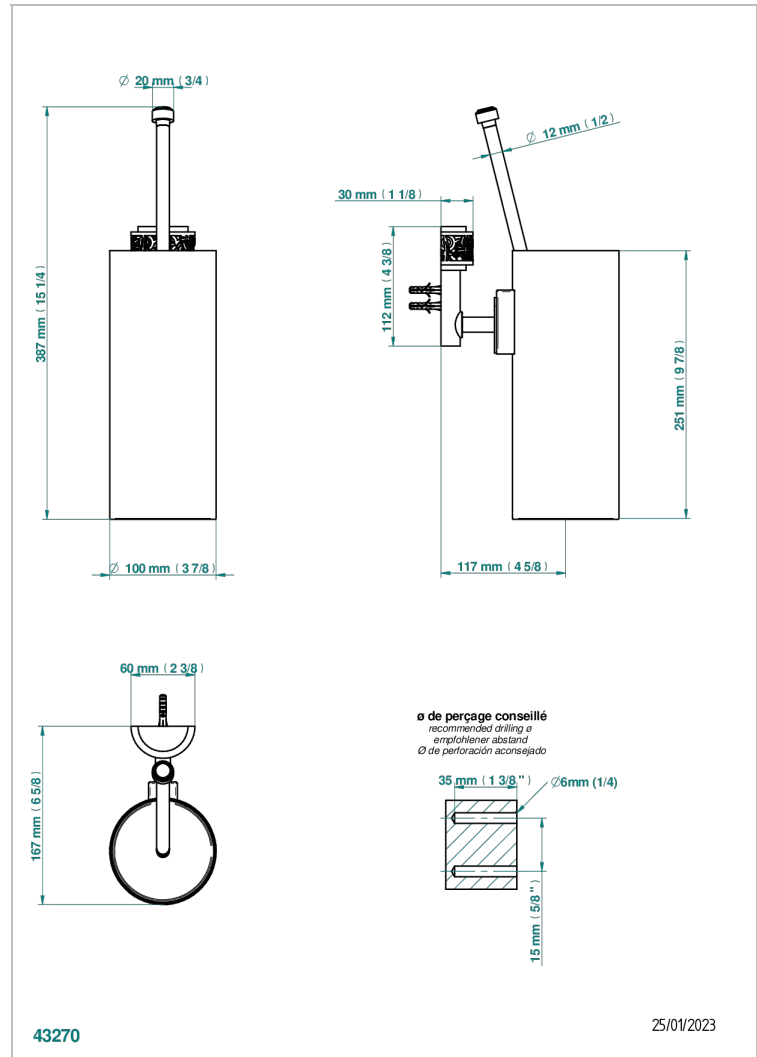

NEW PARADISE

U5P-4720

Wall mounted WC brush and holder, all metal

THG[®]
PARIS

CHARACTERISTIC

- New Paradise
- Wall mounted WC brush and holder, all metal

AVAILABLE FINITIONS

Antique nickel - H28
Black ceram - D30
Blush PVD - H62
Brass color PVD - H49
Brown bronze color PVD - F33
Gold color PVD - H52

Nickel color PVD - H55
Polished chrome (color finish) - A02
Polished gold (color finish) - F01
Polished nickel - B01
Soft matt gold - F31
Umber PVD - H66