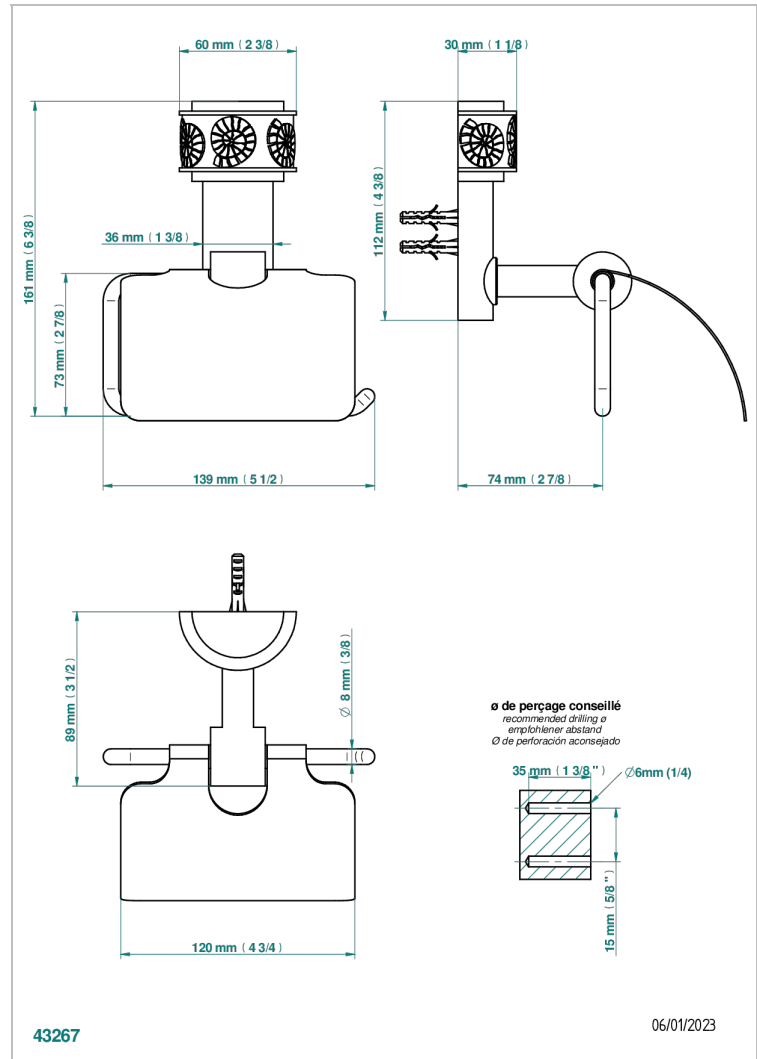

NEW ISLAND

U5N-538AC

Toilet paper holder, single mount with cover

THG[®]
PARIS

CHARACTERISTIC

- New Island
- Toilet paper holder, single mount with cover

AVAILABLE FINITIONS

Black ceram - D30
Blush PVD - H62
Brass color PVD - H49
Brown bronze color PVD - F33
Chrome polished - A02
Gold color PVD - H52

Matt nickel color PVD - H56
Nickel antique / Sovereign - H28
Nickel color PVD - H55
Nickel polished - B01
Soft matt gold - F31
Umber PVD - H66