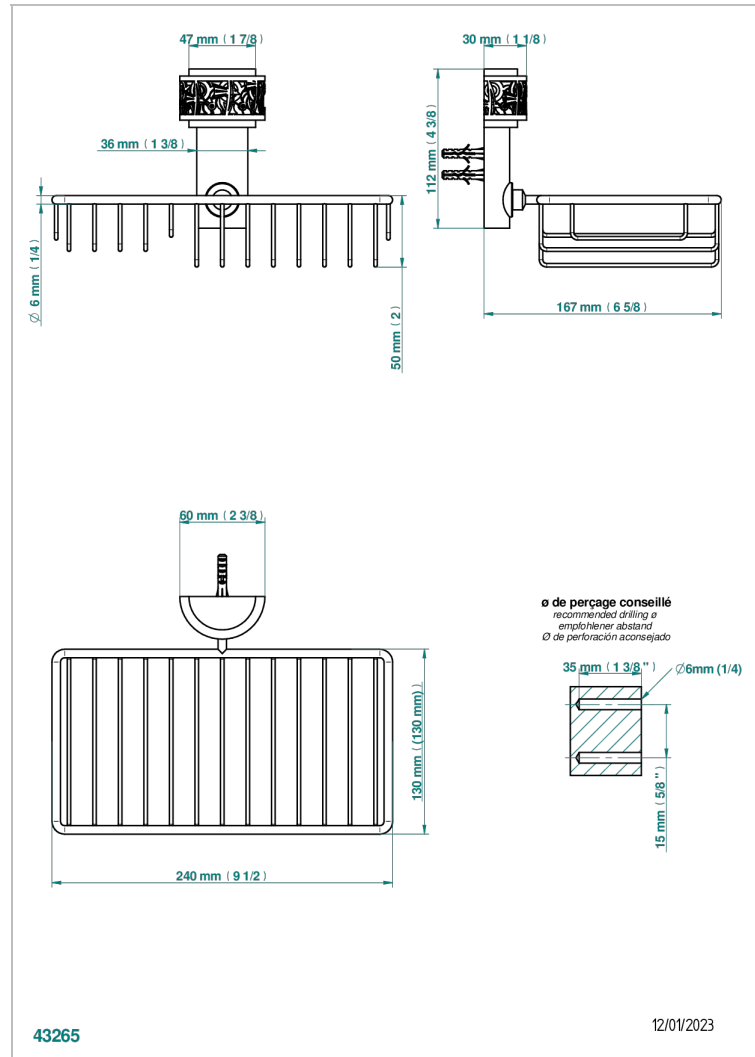

NEW PARADISE

U5P-2620

Soap and sponge holder, wall mounted

THG
PARIS

CHARACTERISTIC

- New Paradise
- Soap and sponge holder, wall mounted

AVAILABLE FINITIONS

Black ceram - D30
Blush PVD - H62
Brass color PVD - H49
Brown bronze color PVD - F33
Chrome polished - A02
Gold color PVD - H52