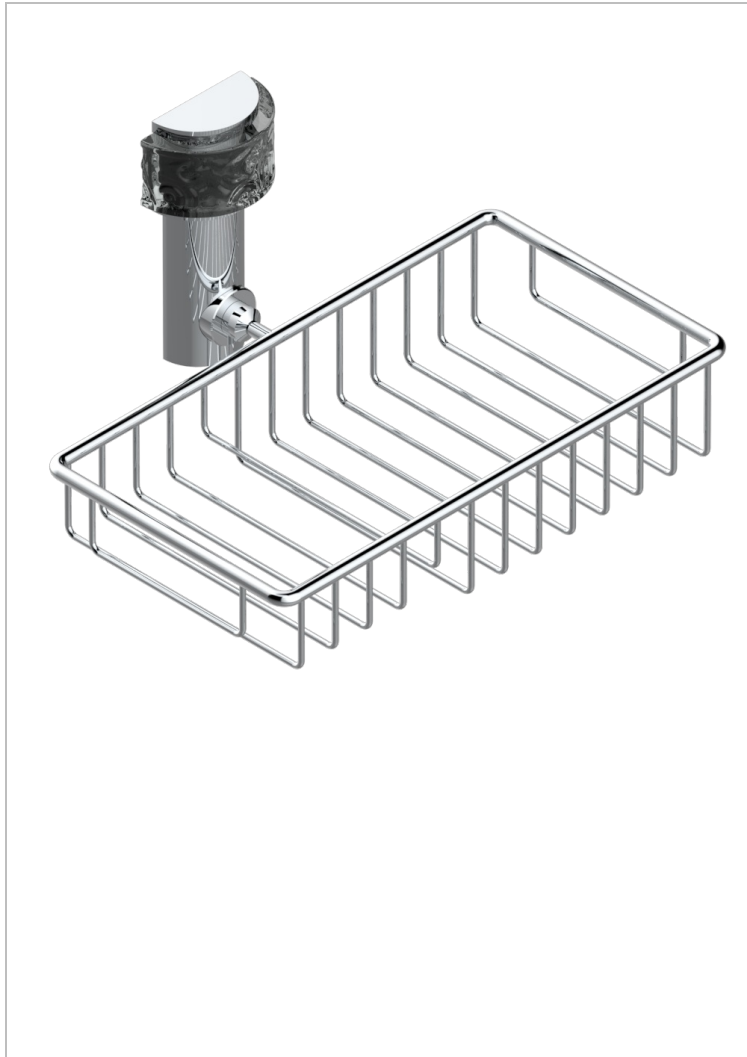

NEW PARADISE

U5P-2620

Soap and sponge holder, wall mounted

THG
PARIS

CHARACTERISTIC

- New Paradise
- Soap and sponge holder, wall mounted

AVAILABLE FINITIONS

Black ceram - D30
Blush PVD - H62
Brass color PVD - H49
Brown bronze color PVD - F33
Chrome polished - A02
Gold color PVD - H52

Gold mat - F07
Gold polished - F01
Graphite PVD - H64
Light coated bronze - D01
Matt Umber PVD - H67
Matt blush PVD - H60

Matt brass color PVD - H50
Matt brown bronze color PVD - F34
Matt chrome (American satin) - C02
Matt gold color PVD - H53
Matt graphite PVD - H65
Matt nickel (American satin) - C01

Matt nickel color PVD - H56
Nickel antique / Sovereign - H28
Nickel color PVD - H55
Nickel polished - B01
Soft matt gold - F31
Umber PVD - H66