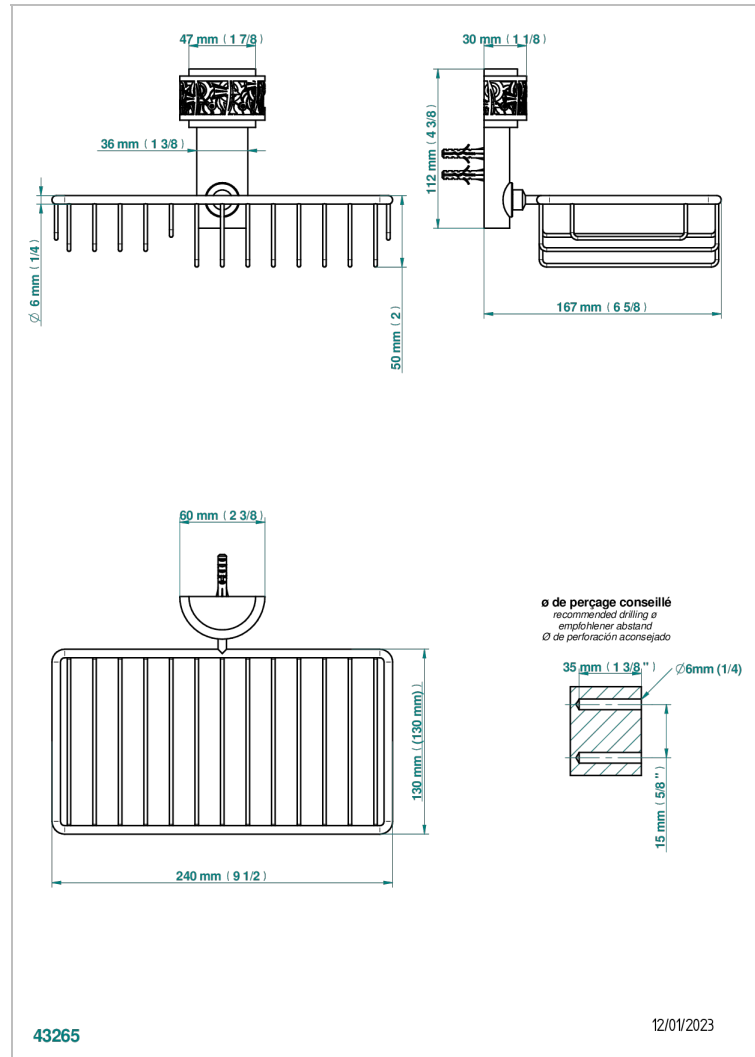

NEW PARADISE

U5P-2620

Combined soap and sponge holder with flange, 240 x 130 mm

THG[®]
PARIS

CHARACTERISTIC

- New Paradise
- Combined soap and sponge holder with flange, 240 x 130 mm

AVAILABLE FINITIONS

Antique nickel - H28
Black ceram - D30
Blush PVD - H62
Brass color PVD - H49
Brown bronze color PVD - F33
Gold color PVD - H52