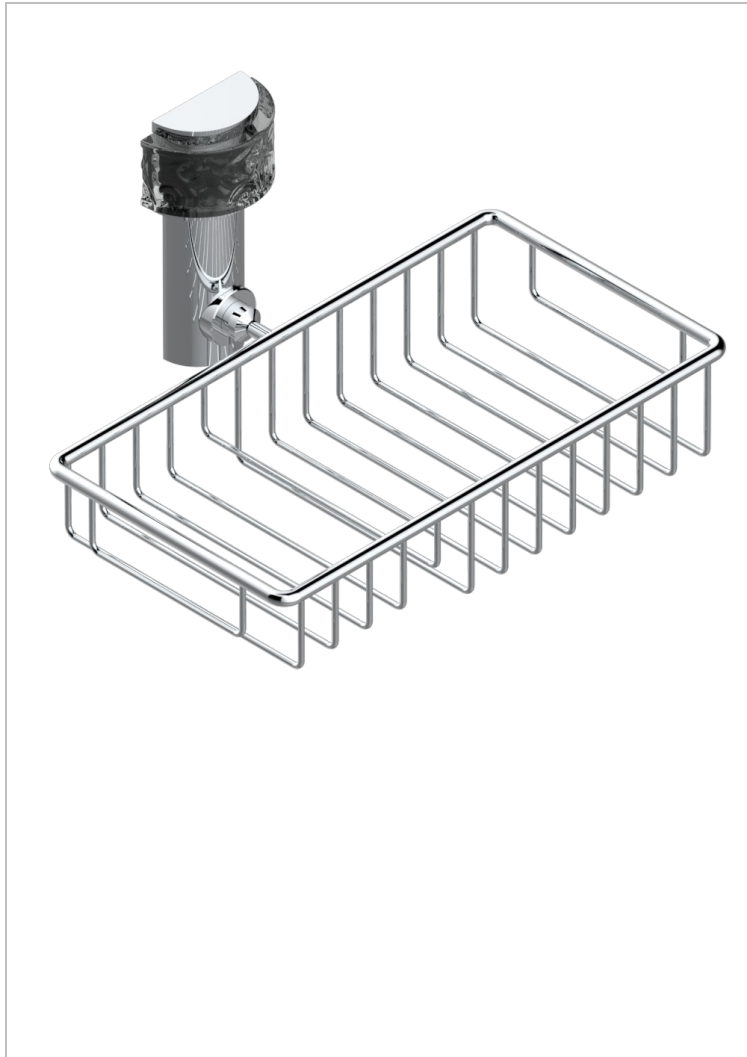

NEW PARADISE

U5P-2620

Combined soap and sponge holder with flange, 240 x 130 mm

THG[®]
PARIS

CHARACTERISTIC

- New Paradise
- Combined soap and sponge holder with flange, 240 x 130 mm

AVAILABLE FINITIONS

Antique nickel - H28
Black ceram - D30
Blush PVD - H62
Brass color PVD - H49
Brown bronze color PVD - F33
Gold color PVD - H52

Graphite PVD - H64
Lacquered light bronze - D01
Matt Umber PVD - H67
Matt blush PVD - H60
Matt brass color PVD - H50
Matt brown bronze color PVD - F34

Matt chrome - C02
Matt gold - F07
Matt gold color PVD - H53
Matt graphite PVD - H65
Matt nickel (color finish) - C01
Matt nickel color PVD - H56

Nickel color PVD - H55
Polished chrome (color finish) - A02
Polished gold (color finish) - F01
Polished nickel - B01
Soft matt gold - F31
Umber PVD - H66