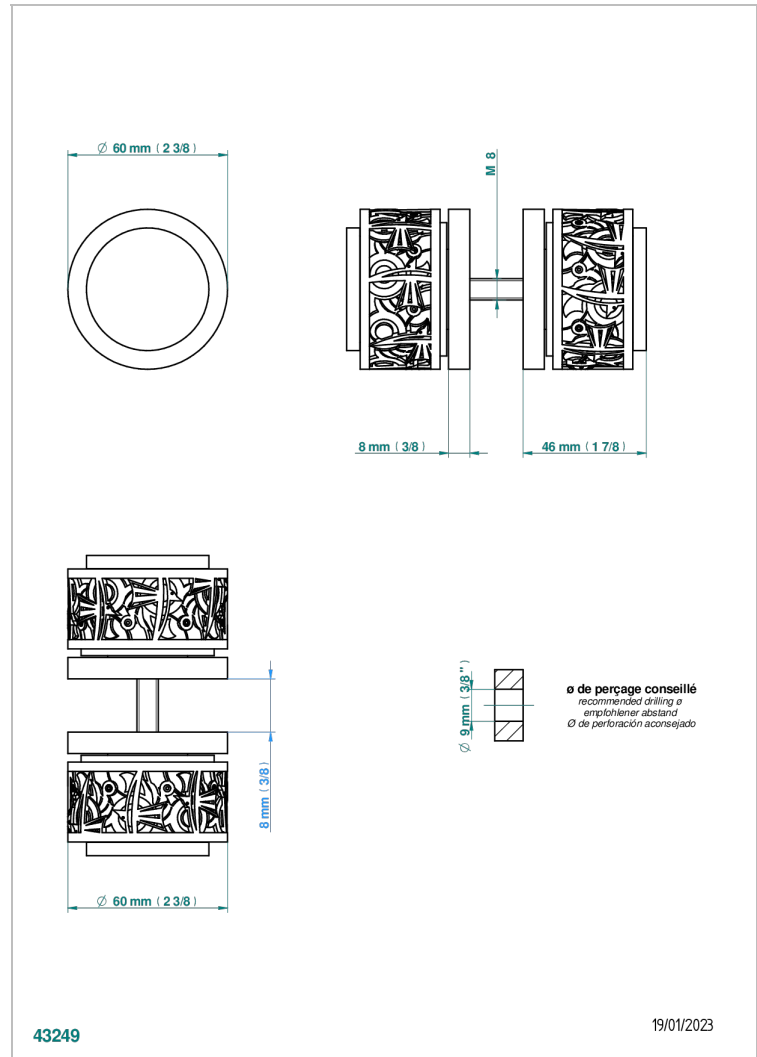

# NEW PARADISE

U5P-638V

Pair of large door knobs

## CHARACTERISTIC

- New Paradise
- Pair of large door knobs

## AVAILABLE FINITIONS

Antique nickel - H28  
Black ceram - D30  
Blush PVD - H62  
Brass color PVD - H49  
Brown bronze color PVD - F33  
Gold color PVD - H52

Graphite PVD - H64  
Lacquered light bronze - D01  
Matt Umber PVD - H67  
Matt blush PVD - H60  
Matt brass color PVD - H50  
Matt brown bronze color PVD - F34