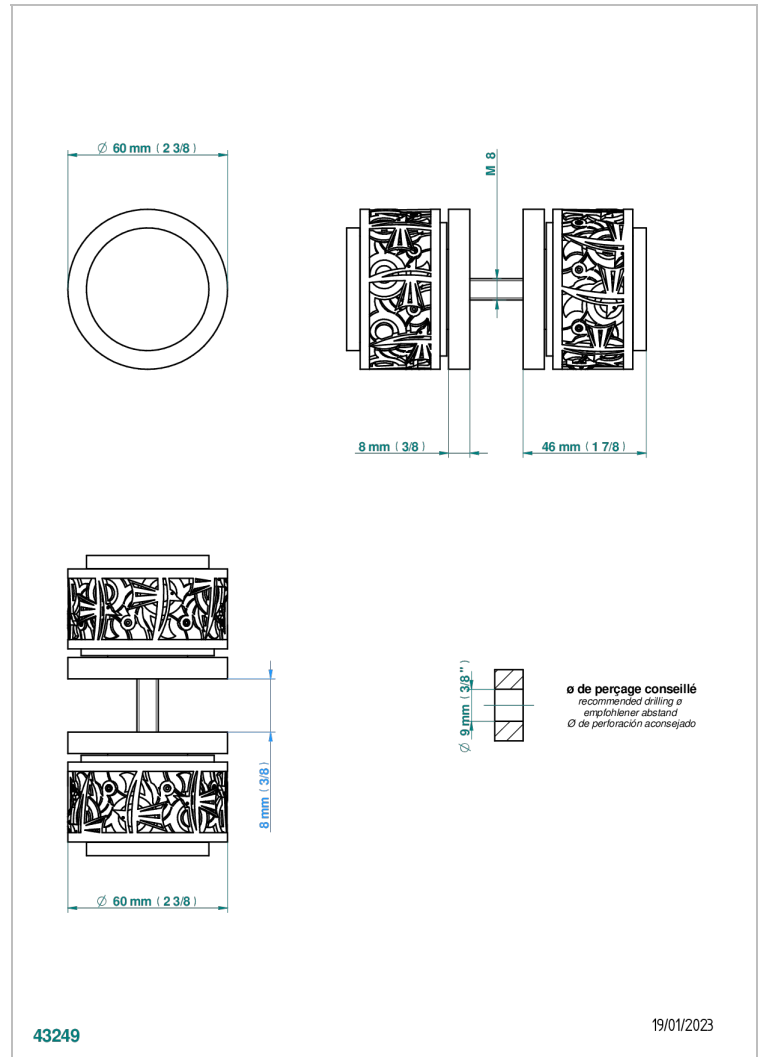

## CHARACTERISTIC

- New Paradise
- Pair of large door knobs

## AVAILABLE FINITIONS

Antique nickel - H28  
Black ceram - D30  
Blush PVD - H62  
Brass color PVD - H49  
Brown bronze color PVD - F33  
Gold color PVD - H52

Graphite PVD - H64  
Lacquered light bronze - D01  
Matt Umber PVD - H67  
Matt blush PVD - H60  
Matt brass color PVD - H50  
Matt brown bronze color PVD - F34