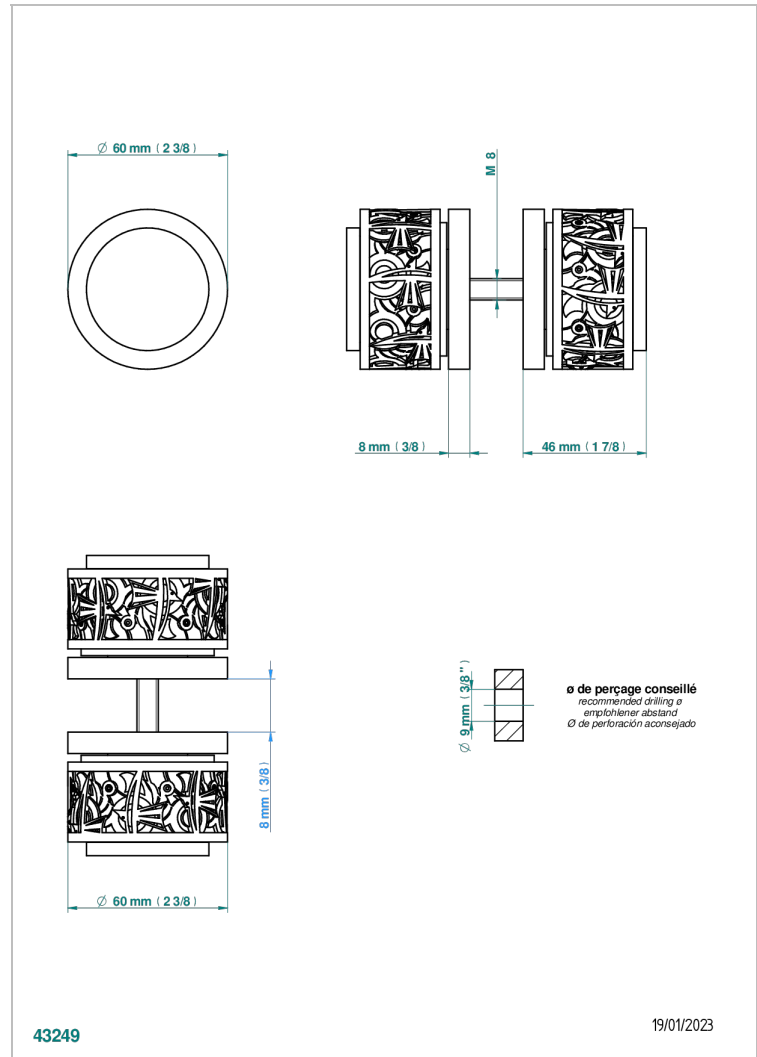

NEW PARADISE

U5P-638V

Pair of large door knobs

CHARACTERISTIC

- New Paradise
- Pair of large door knobs

AVAILABLE FINITIONS

Antique nickel - H28
Black ceram - D30
Blush PVD - H62
Brass color PVD - H49
Brown bronze color PVD - F33
Gold color PVD - H52

Nickel color PVD - H55
Polished chrome (color finish) - A02
Polished gold (color finish) - F01
Polished nickel - B01
Soft matt gold - F31
Umber PVD - H66