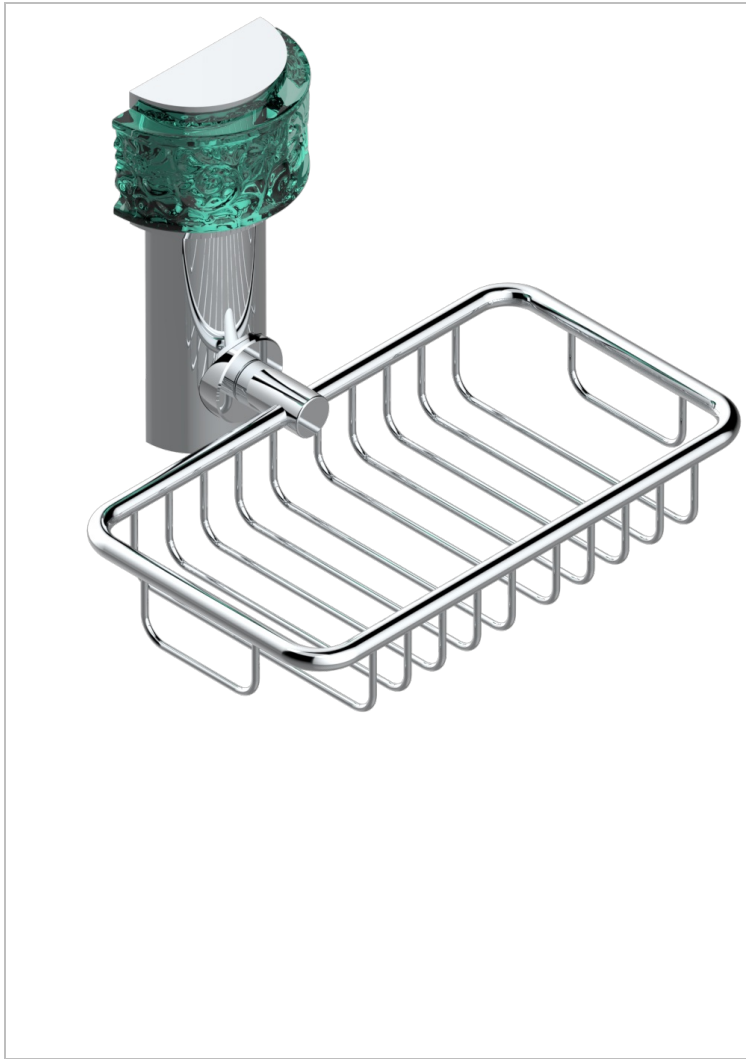

NEW ISLAND

U5N-620

Net soap dish with flange, 160 x 95 mm

THG[®]
PARIS

CHARACTERISTIC

- New Island
- Net soap dish with flange, 160 x 95 mm

AVAILABLE FINITIONS

Antique nickel - H28
Black ceram - D30
Blush PVD - H62
Brass color PVD - H49
Brown bronze color PVD - F33
Gold color PVD - H52

Graphite PVD - H64
Lacquered light bronze - D01
Matt Umber PVD - H67
Matt blush PVD - H60
Matt brass color PVD - H50
Matt brown bronze color PVD - F34

Matt chrome - C02
Matt gold - F07
Matt gold color PVD - H53
Matt graphite PVD - H65
Matt nickel (color finish) - C01
Matt nickel color PVD - H56

Nickel color PVD - H55
Polished chrome (color finish) - A02
Polished gold (color finish) - F01
Polished nickel - B01
Soft matt gold - F31
Umber PVD - H66