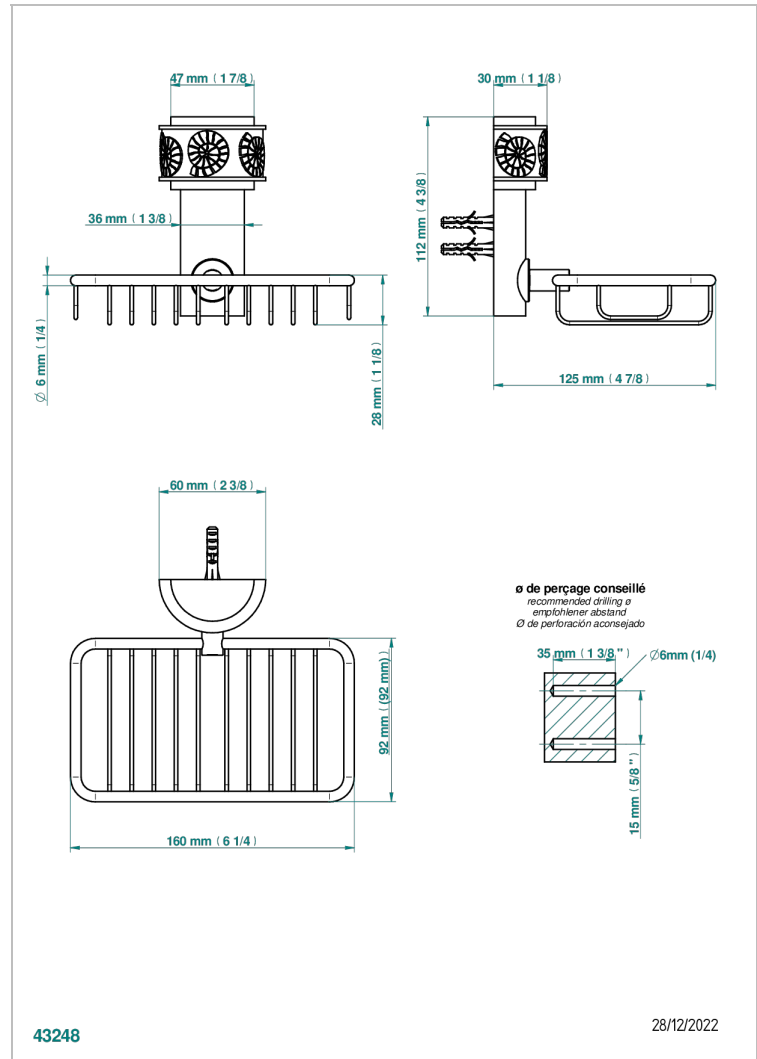

NEW ISLAND

U5N-620

Net soap dish with flange, 160 x 95 mm

THG[®]
PARIS

CHARACTERISTIC

- New Island
- Net soap dish with flange, 160 x 95 mm

AVAILABLE FINITIONS

Antique nickel - H28
Black ceram - D30
Blush PVD - H62
Brass color PVD - H49
Brown bronze color PVD - F33
Gold color PVD - H52

Graphite PVD - H64
Lacquered light bronze - D01
Matt Umber PVD - H67
Matt blush PVD - H60
Matt brass color PVD - H50
Matt brown bronze color PVD - F34

Matt chrome - C02
Matt gold - F07
Matt gold color PVD - H53
Matt graphite PVD - H65
Matt nickel (color finish) - C01
Matt nickel color PVD - H56

Nickel color PVD - H55
Polished chrome (color finish) - A02
Polished gold (color finish) - F01
Polished nickel - B01
Soft matt gold - F31
Umber PVD - H66