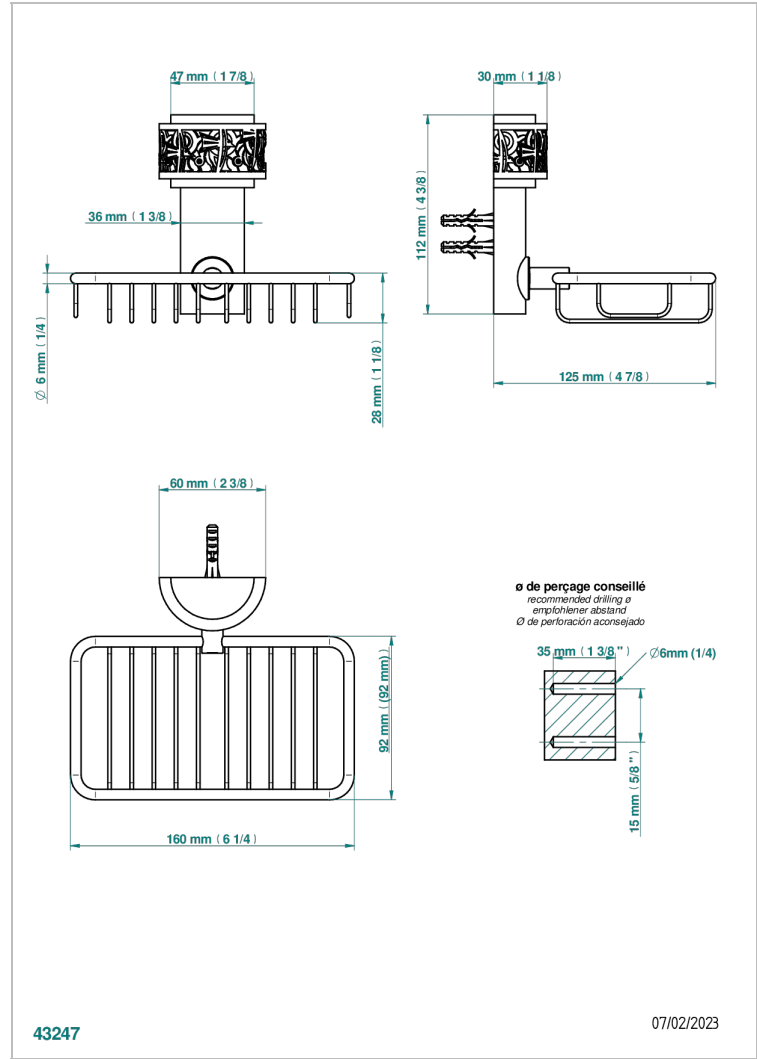

NEW PARADISE

U5P-620

Soap basket, wall mounted 6"1/4 x 3"5/8

CHARACTERISTIC

- New Paradise
- Soap basket, wall mounted 6"1/4 x 3"5/8

AVAILABLE FINITIONS

Black ceram - D30
Blush PVD - H62
Brass color PVD - H49
Brown bronze color PVD - F33
Chrome polished - A02
Gold color PVD - H52

Matt nickel color PVD - H56
Nickel antique / Sovereign - H28
Nickel color PVD - H55
Nickel polished - B01
Soft matt gold - F31
Umber PVD - H66