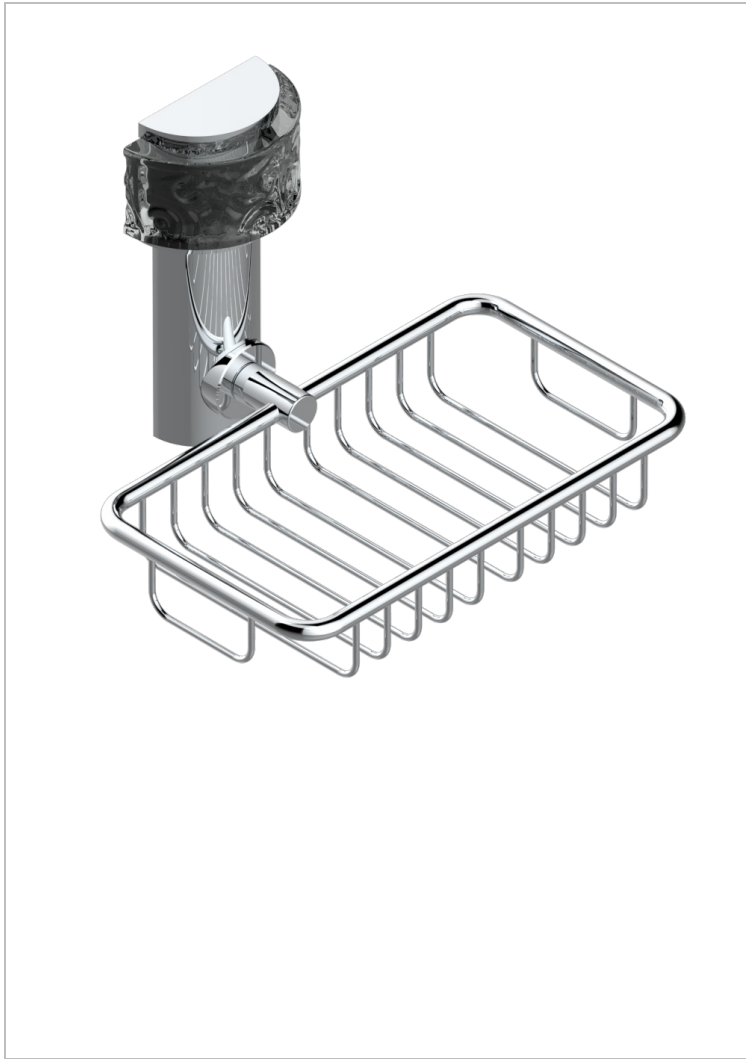

NEW PARADISE

U5P-620

Soap basket, wall mounted 6"1/4 x 3"5/8

CHARACTERISTIC

- New Paradise
- Soap basket, wall mounted 6"1/4 x 3"5/8

AVAILABLE FINITIONS

Black ceram - D30
Blush PVD - H62
Brass color PVD - H49
Brown bronze color PVD - F33
Chrome polished - A02
Gold color PVD - H52

Gold mat - F07
Gold polished - F01
Graphite PVD - H64
Light coated bronze - D01
Matt Umber PVD - H67
Matt blush PVD - H60

Matt brass color PVD - H50
Matt brown bronze color PVD - F34
Matt chrome (American satin) - C02
Matt gold color PVD - H53
Matt graphite PVD - H65
Matt nickel (American satin) - C01

Matt nickel color PVD - H56
Nickel antique / Sovereign - H28
Nickel color PVD - H55
Nickel polished - B01
Soft matt gold - F31
Umber PVD - H66