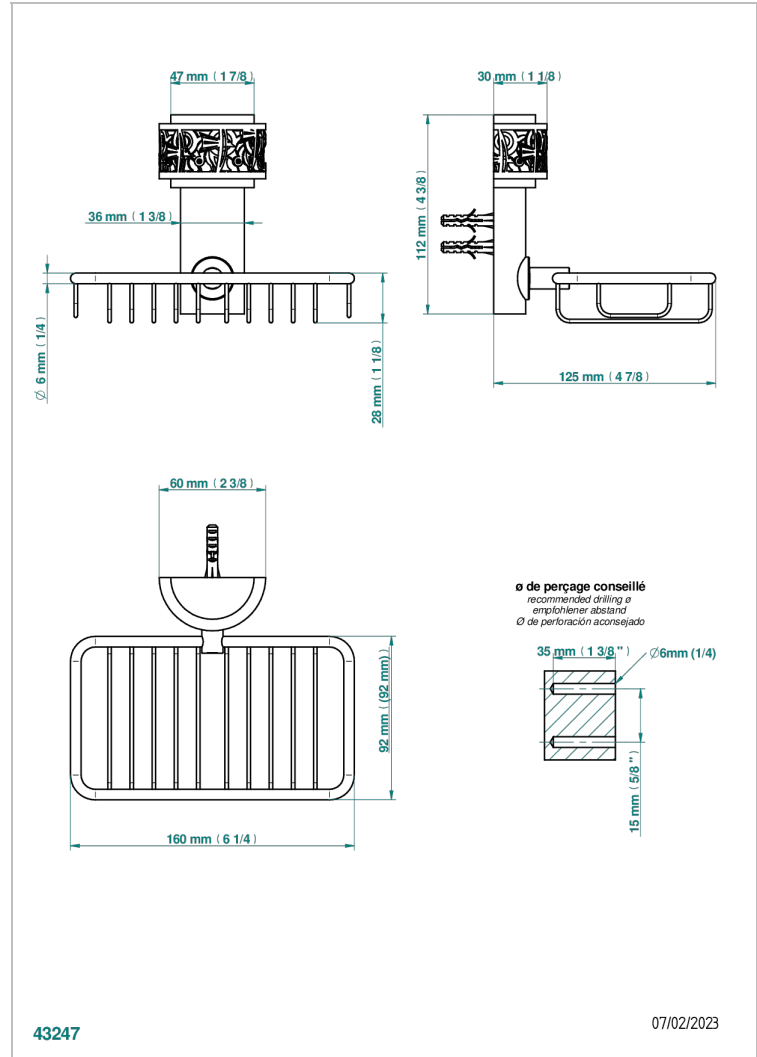

# NEW PARADISE

U5P-620

Net soap dish with flange, 160 x 95 mm

THG<sup>®</sup>  
PARIS

## CHARACTERISTIC

- New Paradise
- Net soap dish with flange, 160 x 95 mm

## AVAILABLE FINITIONS

Antique nickel - H28  
Black ceram - D30  
Blush PVD - H62  
Brass color PVD - H49  
Brown bronze color PVD - F33  
Gold color PVD - H52

Graphite PVD - H64  
Lacquered light bronze - D01  
Matt Umber PVD - H67  
Matt blush PVD - H60  
Matt brass color PVD - H50  
Matt brown bronze color PVD - F34