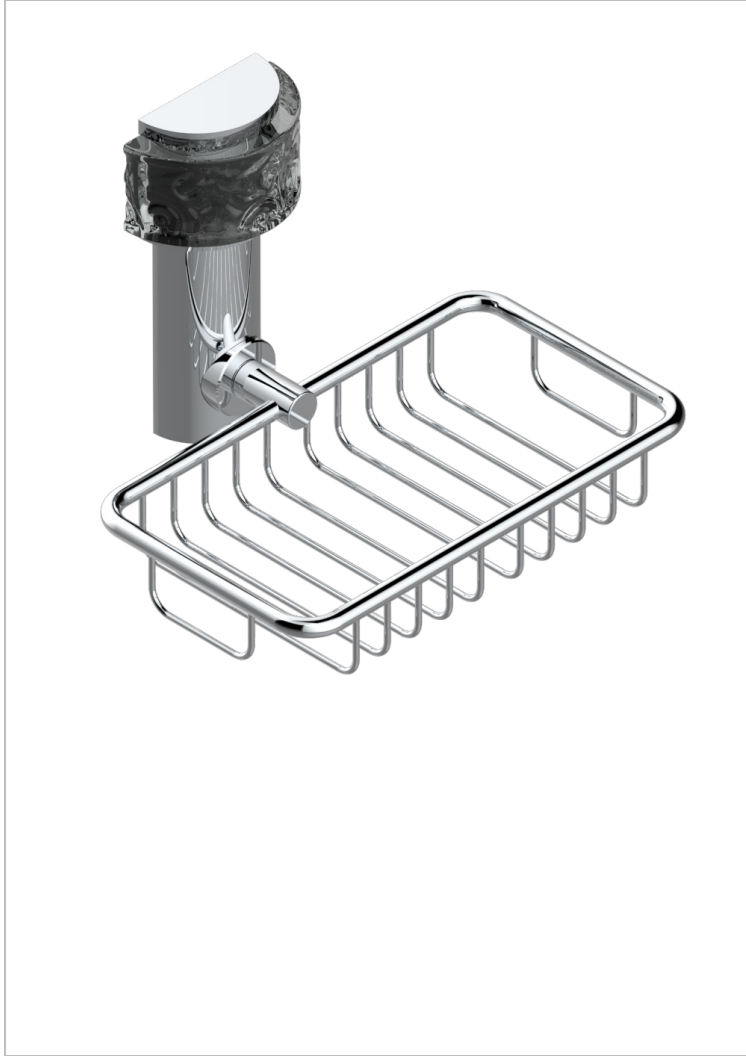

# NEW PARADISE

U5P-620

Net soap dish with flange, 160 x 95 mm

THG<sup>®</sup>  
PARIS

## CHARACTERISTIC

- New Paradise
- Net soap dish with flange, 160 x 95 mm

## AVAILABLE FINITIONS

Antique nickel - H28  
Black ceram - D30  
Blush PVD - H62  
Brass color PVD - H49  
Brown bronze color PVD - F33  
Gold color PVD - H52

Graphite PVD - H64  
Lacquered light bronze - D01  
Matt Umber PVD - H67  
Matt blush PVD - H60  
Matt brass color PVD - H50  
Matt brown bronze color PVD - F34