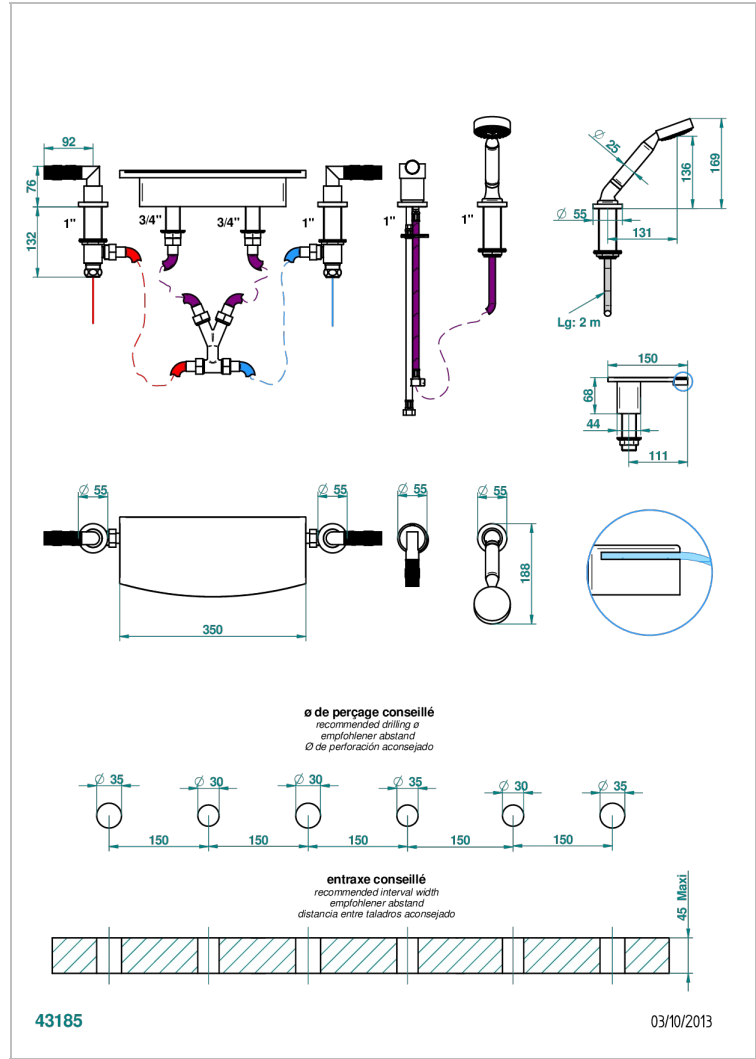

# BAMBOU AMBER CRYSTAL

A34-1122/E

Rim mounted bath/shower mixer set with a 350 mm Waterfall spout, connection kit and hoses, 2 x 3/4" valves, rim mounted ceramic mixer tap & rim mounted handshower set

## CHARACTERISTIC

- BamboU Amber crystal
- Rim mounted bath/shower mixer set with a 350 mm Waterfall spout, connection kit and hoses, 2 x 3/4" valves, rim mounted ceramic mixer tap & rim mounted handshower set

## AVAILABLE FINITIONS

Antique nickel - H28  
Black ceram - D30  
Blush PVD - H62  
Brass color PVD - H49  
Brown bronze color PVD - F33  
Gold color PVD - H52

Graphite PVD - H64  
Lacquered light bronze - D01  
Matt Umber PVD - H67  
Matt blush PVD - H60  
Matt brass color PVD - H50  
Matt brown bronze color PVD - F34