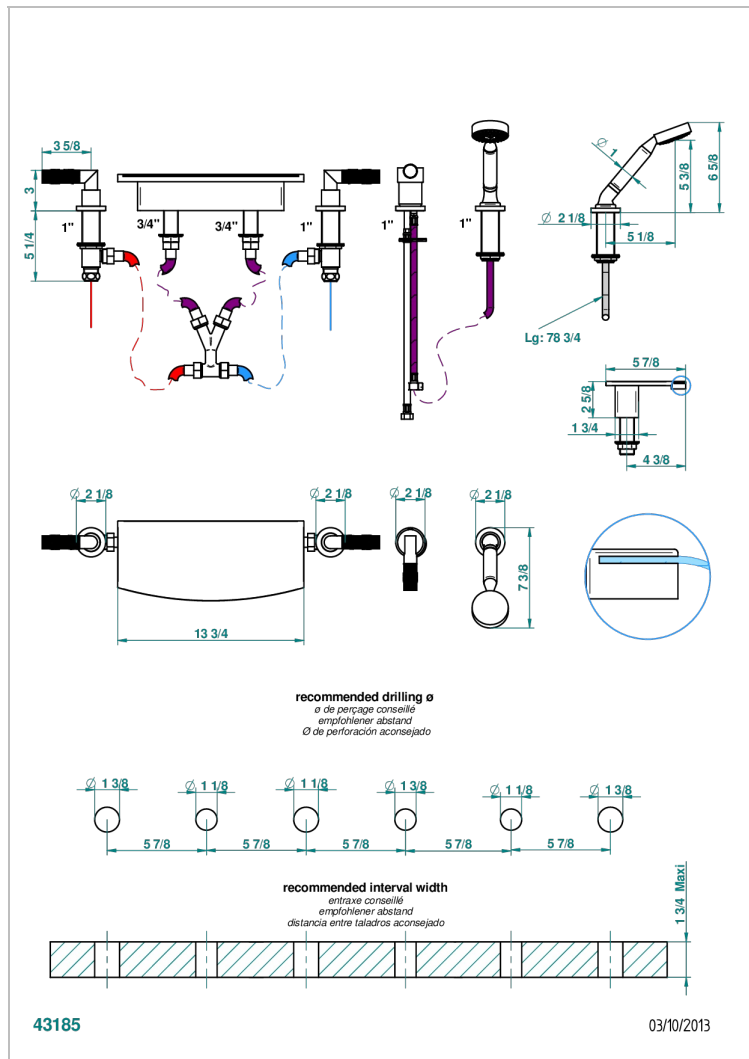

BAMBOU AMBER CRYSTAL

A34-1122/E

Rim mounted bath/shower mixer set with a 350 mm Waterfall spout, connection kit and hoses, 2 x 3/4" valves, rim mounted ceramic mixer tap & rim mounted handshower set

CHARACTERISTIC

- BamboU Amber crystal
- Rim mounted bath/shower mixer set with a 350 mm Waterfall spout, connection kit and hoses, 2 x 3/4" valves, rim mounted ceramic mixer tap & rim mounted handshower set

AVAILABLE FINITIONS