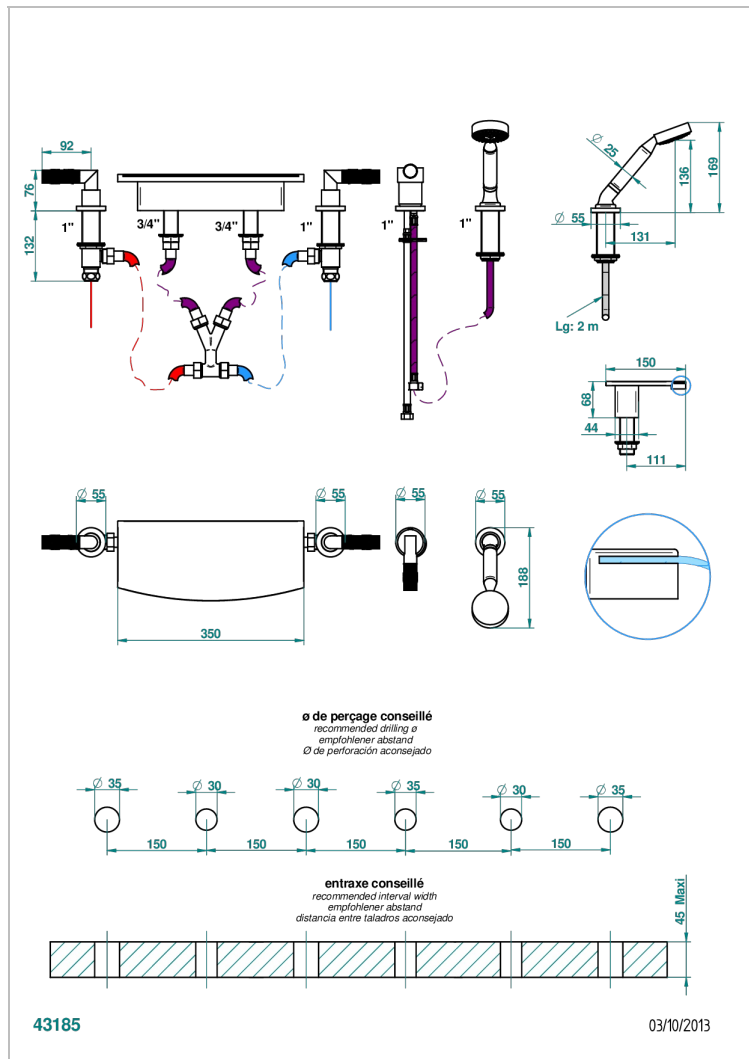

# BAMBOU AMBER CRYSTAL

A34-1122/E

Rim mounted bath/shower mixer set with a 350 mm Waterfall spout, connection kit and hoses, 2 x 3/4" valves, rim mounted ceramic mixer tap & rim mounted handshower set

## CHARACTERISTIC

- BamboU Amber crystal
- Rim mounted bath/shower mixer set with a 350 mm Waterfall spout, connection kit and hoses, 2 x 3/4" valves, rim mounted ceramic mixer tap & rim mounted handshower set