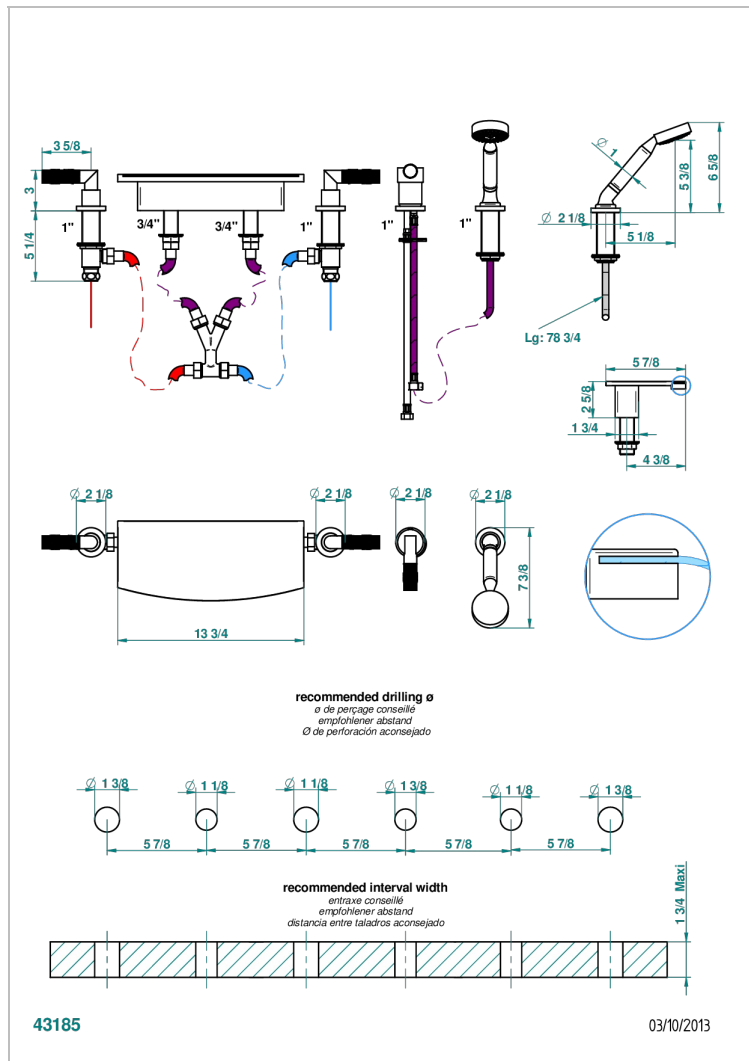

BAMBOU AMBER CRYSTAL

A34-1122/E

Rim mounted bath/shower mixer set with a 350 mm Waterfall spout, connection kit and hoses, 2 x 3/4" valves, rim mounted ceramic mixer tap & rim mounted handshower set

CHARACTERISTIC

- Bambou Amber crystal
- Rim mounted bath/shower mixer set with a 350 mm Waterfall spout, connection kit and hoses, 2 x 3/4" valves, rim mounted ceramic mixer tap & rim mounted handshower set

AVAILABLE FINITIONS