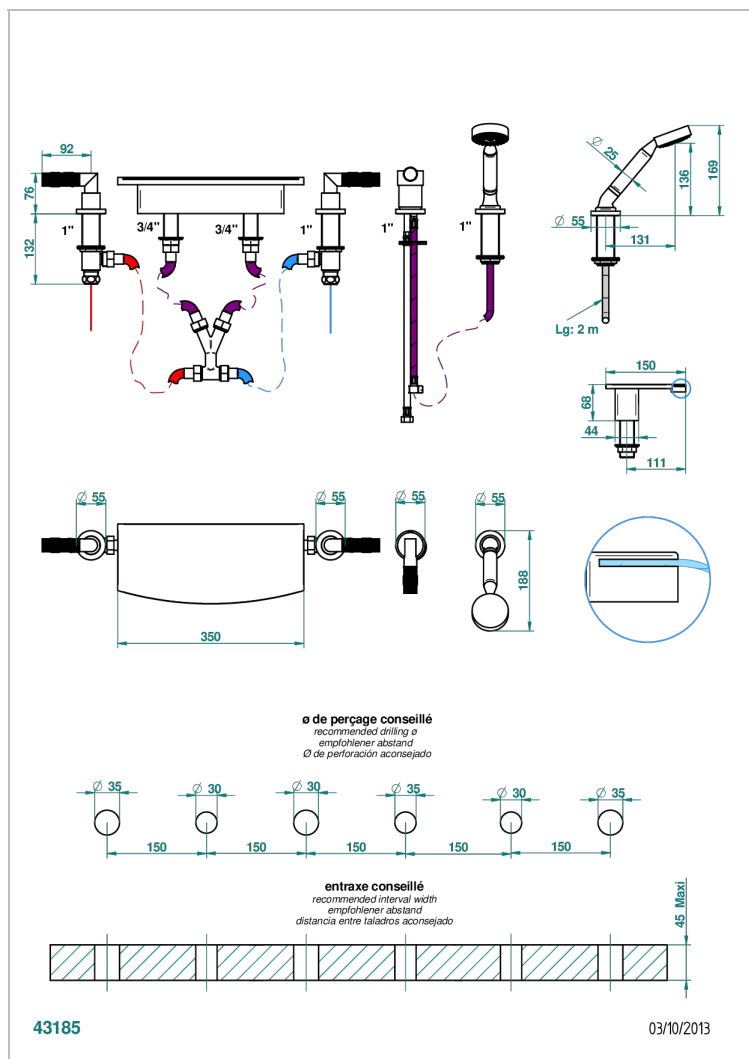

# BAMBOU AMBER CRYSTAL

A34-1122/E

Rim mounted bath/shower mixer set with a 350 mm Waterfall spout, connection kit and hoses, 2 x 3/4" valves, rim mounted ceramic mixer tap & rim mounted handshower set

## CHARACTERISTIC

- BamboU Amber crystal
- Rim mounted bath/shower mixer set with a 350 mm Waterfall spout, connection kit and hoses, 2 x 3/4" valves, rim mounted ceramic mixer tap & rim mounted handshower set