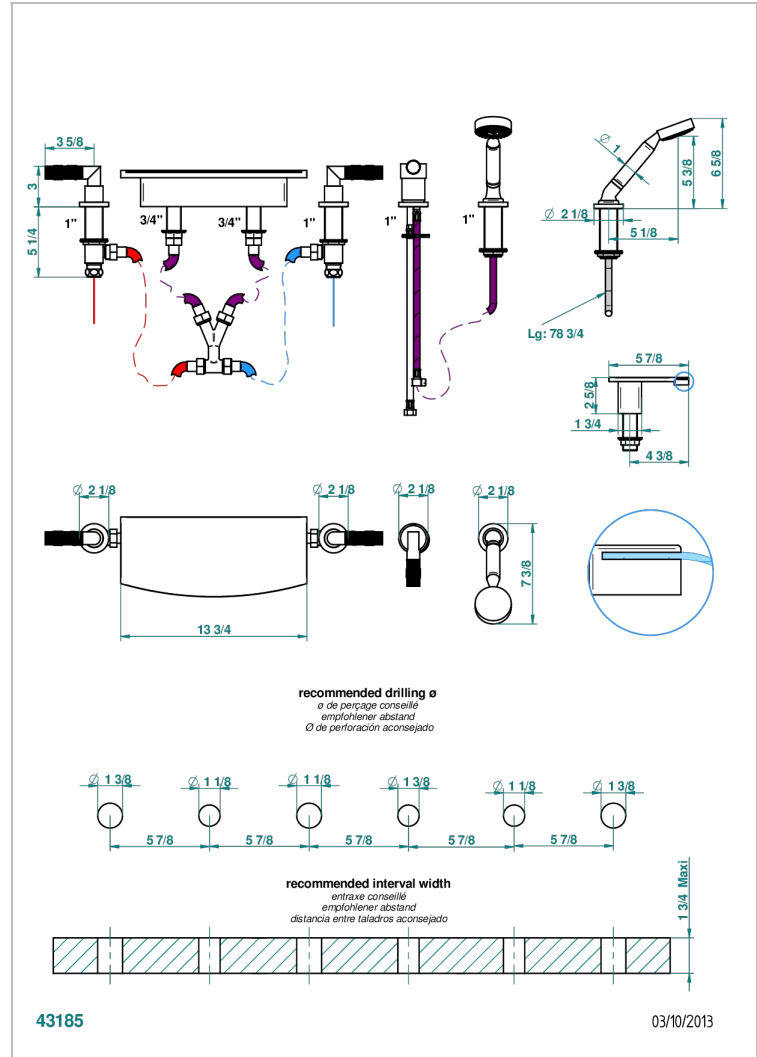

BAMBOU AMBER CRYSTAL

A34-1122/E

Rim mounted bath/shower mixer set with a 350 mm Waterfall spout, connection kit and hoses, 2 x 3/4" valves, rim mounted ceramic mixer tap & rim mounted handshower set

CHARACTERISTIC

- BamboU Amber crystal
- Rim mounted bath/shower mixer set with a 350 mm Waterfall spout, connection kit and hoses, 2 x 3/4" valves, rim mounted ceramic mixer tap & rim mounted handshower set

AVAILABLE FINITIONS