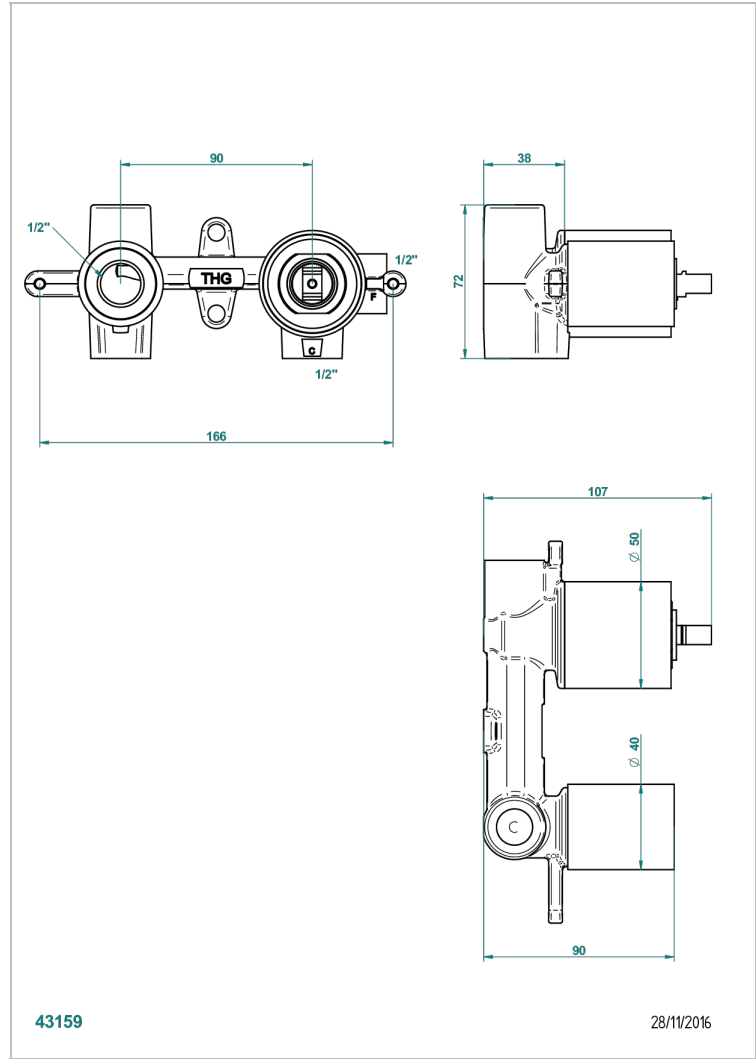

GENERAL ITEMS

G00-5840/MA/W

Rough parts for concealed wall-mounted mixer with 1/2" outlet, for WC douche - WRAS approved

CHARACTERISTIC

- WRAS : 2311055

STANDARDS

AVAILABLE FINITIONS

*** - A00