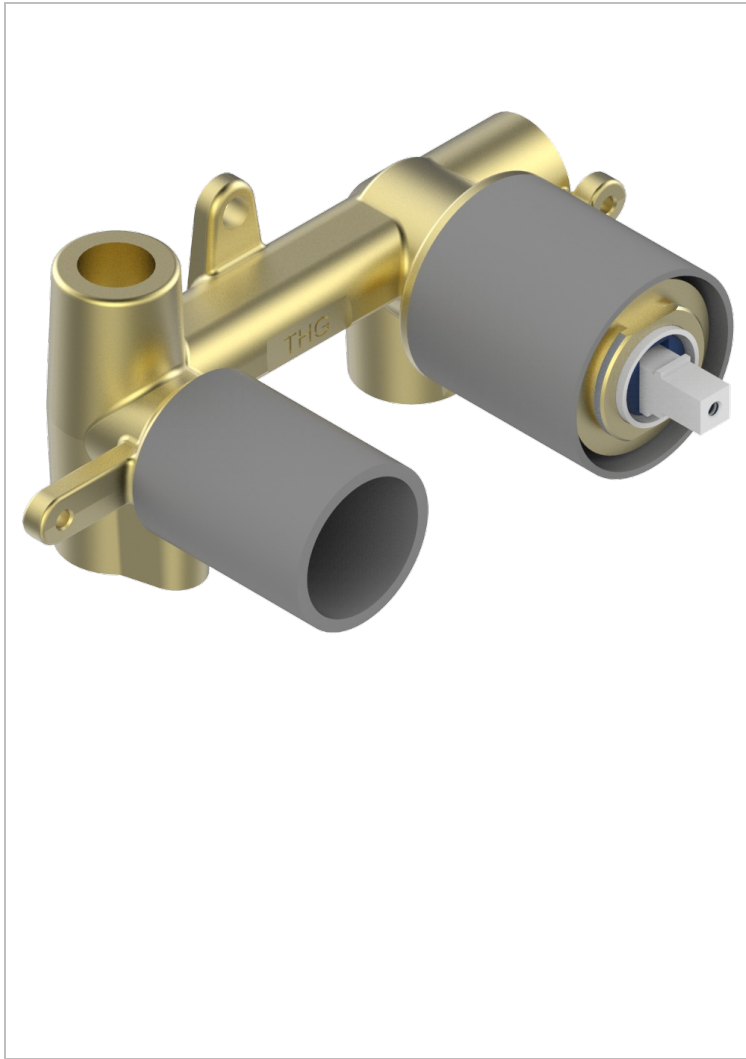

GENERAL ITEMS

G00-5840/MA/W

Rough parts for concealed wall-mounted mixer with 1/2" outlet, for WC douche - WRAS approved

CHARACTERISTIC

- WRAS : 2311055

STANDARDS

AVAILABLE FINITIONS

*** - A00