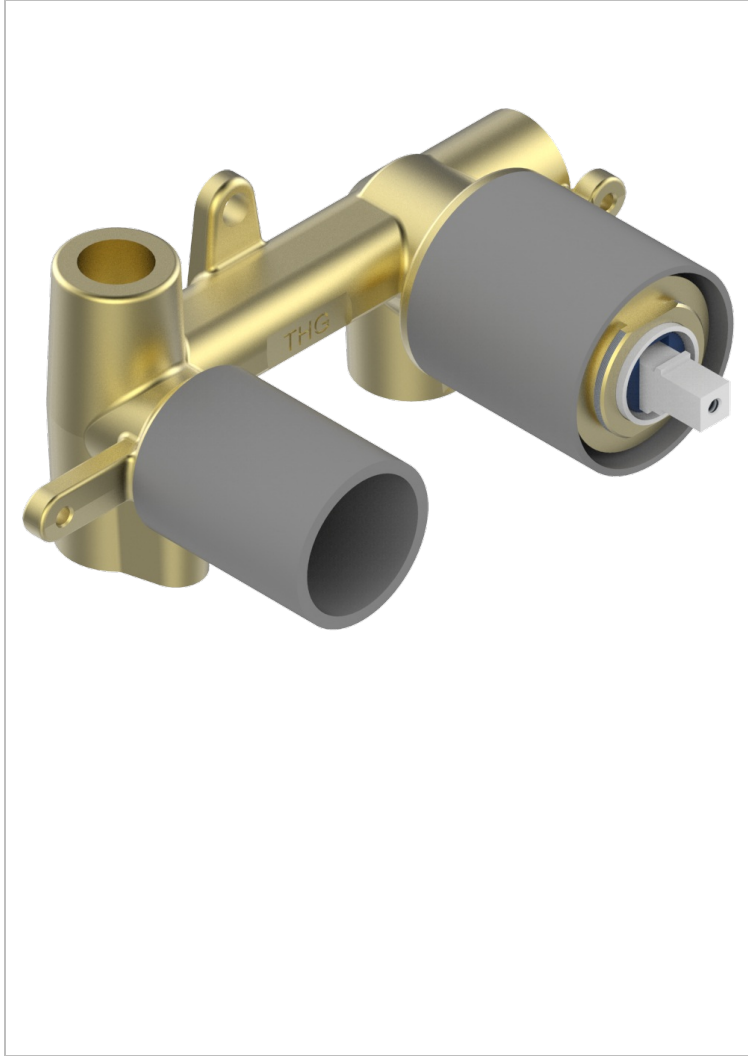

# GENERAL ITEMS

G00-5840/MA/W

Rough parts for concealed wall-mounted mixer with 1/2" outlet, for WC douche - WRAS approved

## CHARACTERISTIC

- WRAS : 2311055