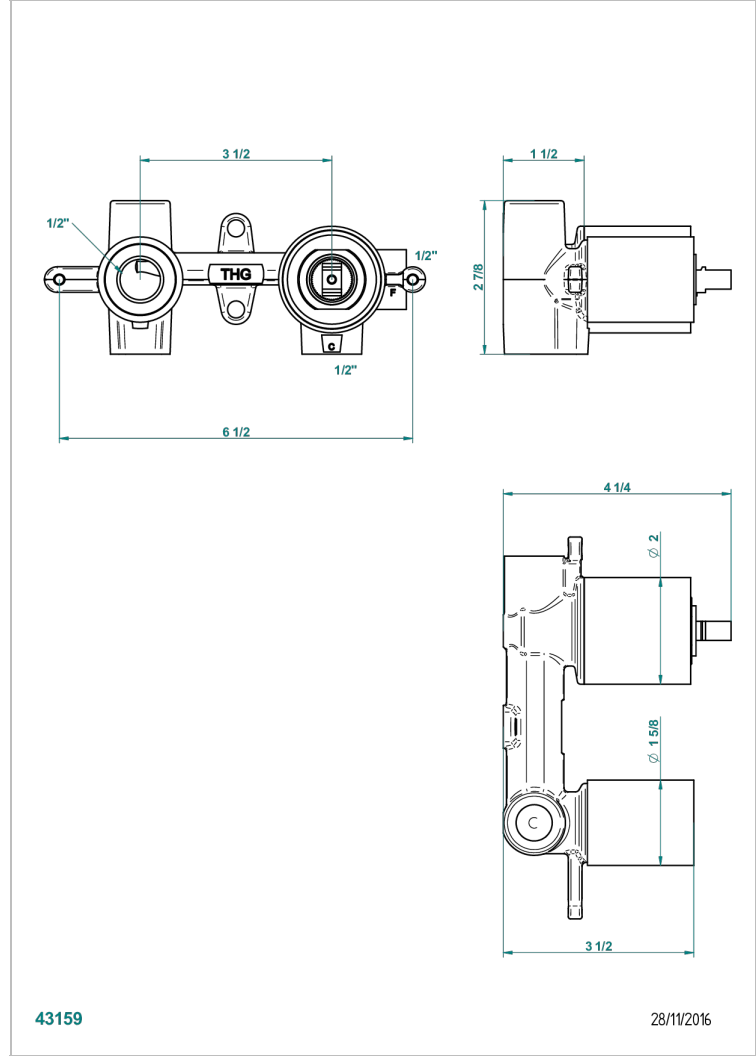

# GENERAL ITEMS

G00-5840/MA/W

Rough parts for concealed wall-mounted mixer with 1/2" outlet, for WC douche - WRAS approved

## CHARACTERISTIC

- WRAS : 2311055