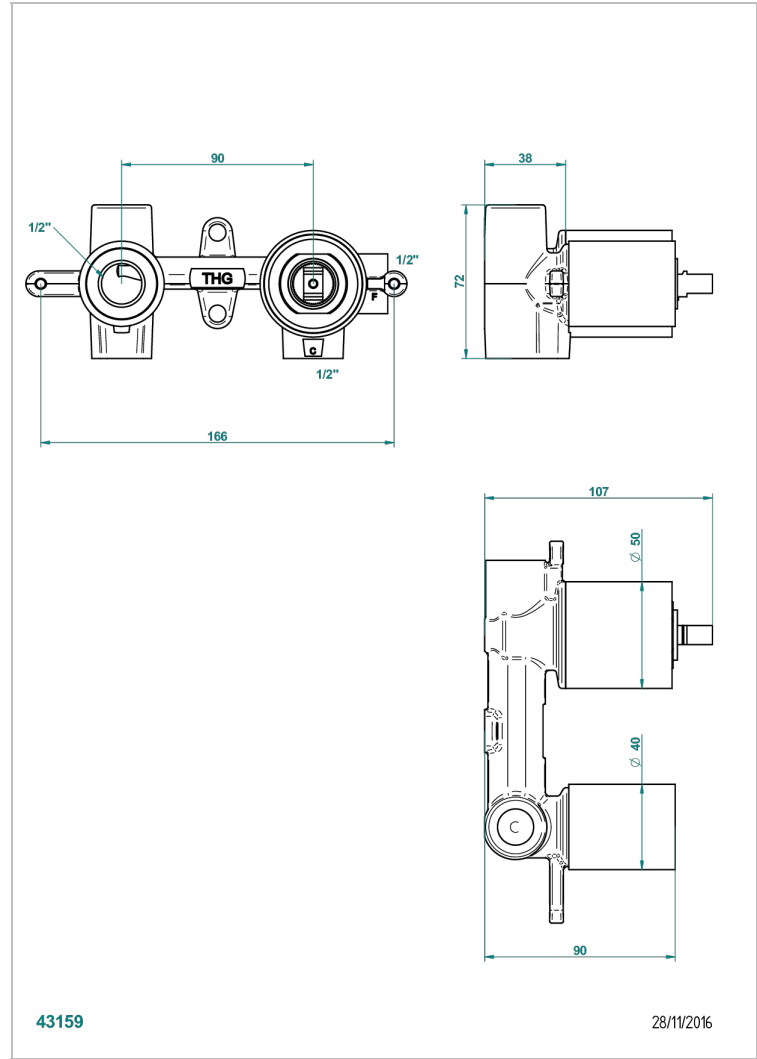

GENERAL ITEMS

G00-5840/MA

Rough parts for concealed wall-mounted mixer with 1/2" outlet

CHARACTERISTIC

- ACS : 19ACCLY412

STANDARDS

AVAILABLE FINITIONS

*** - A00