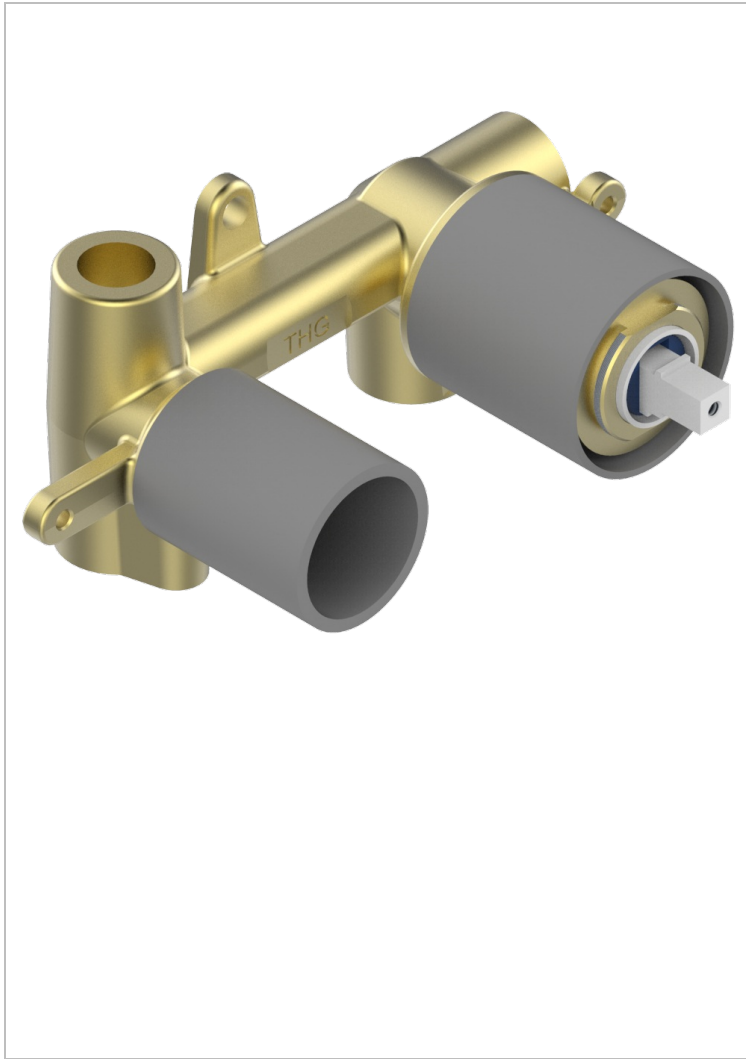

GENERAL ITEMS

G00-5840/MA

Rough parts for concealed wall-mounted mixer with 1/2" outlet

CHARACTERISTIC

- ACS : 19ACCLY412

STANDARDS

AVAILABLE FINITIONS

*** - A00