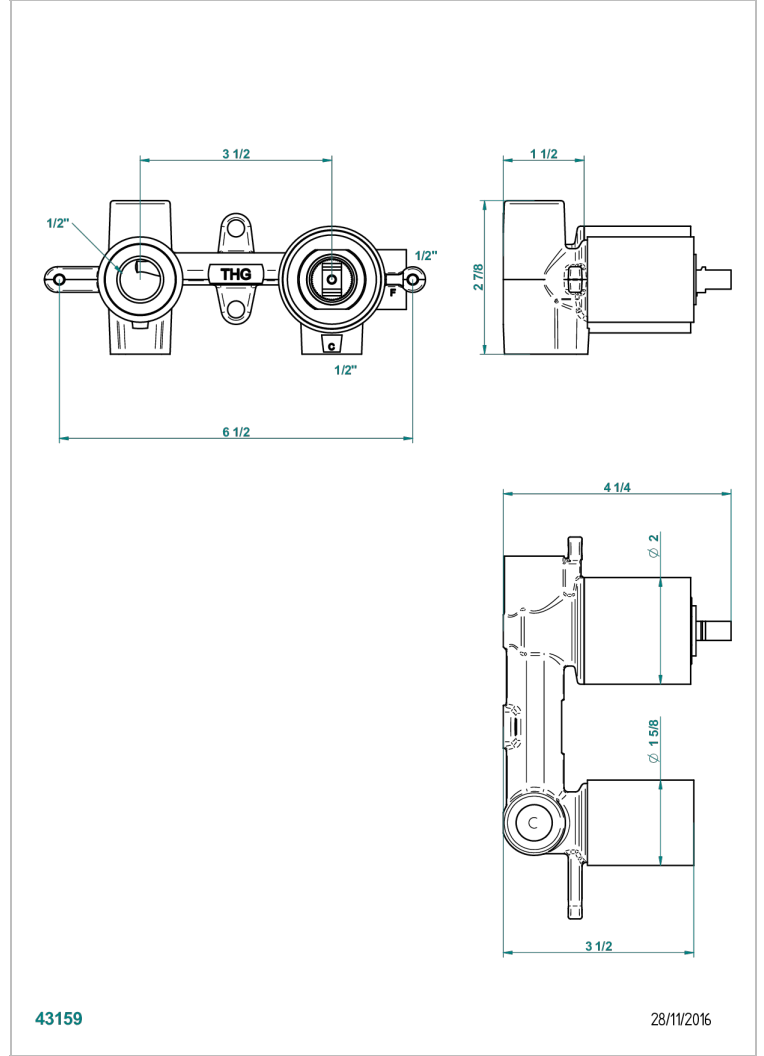

GENERAL ITEMS

G00-5840/MA

Rough parts for concealed wall-mounted mixer with 1/2" outlet

43159

28/11/2016

CHARACTERISTIC

- ACS : 19ACCLY412

STANDARDS

AVAILABLE FINITIONS

*** - A00