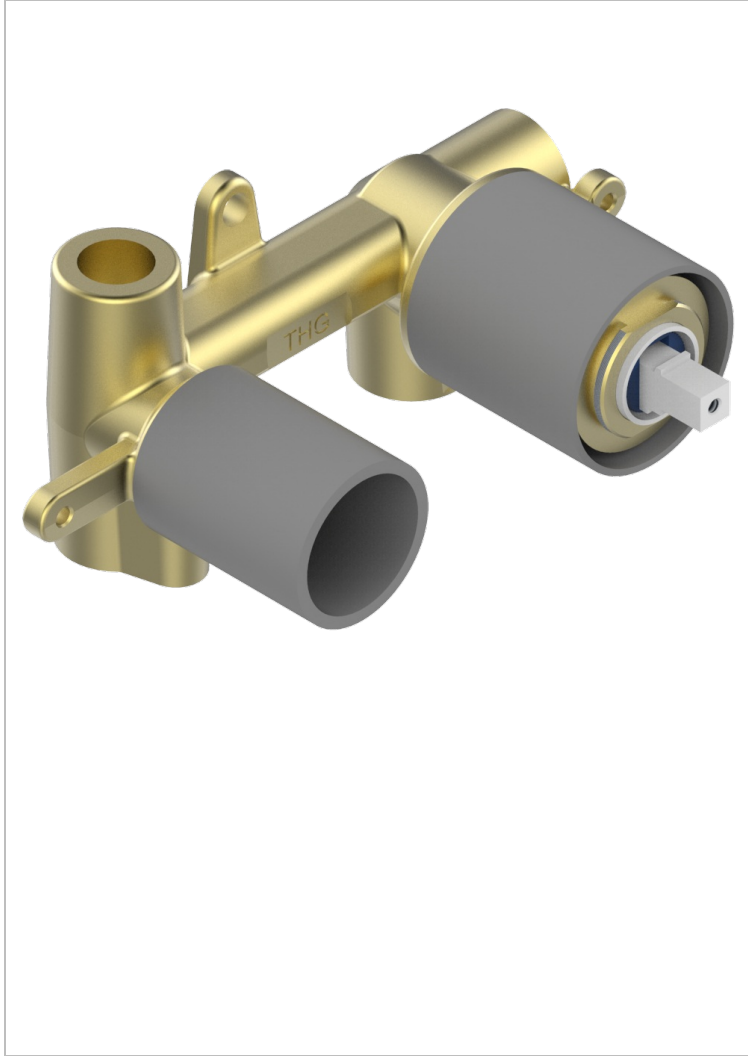

GENERAL ITEMS

G00-5840/MA

Rough parts for concealed wall-mounted mixer with 1/2" outlet

43159

28/11/2016

CHARACTERISTIC

- ACS : 19ACCLY412

STANDARDS

AVAILABLE FINITIONS

*** - A00