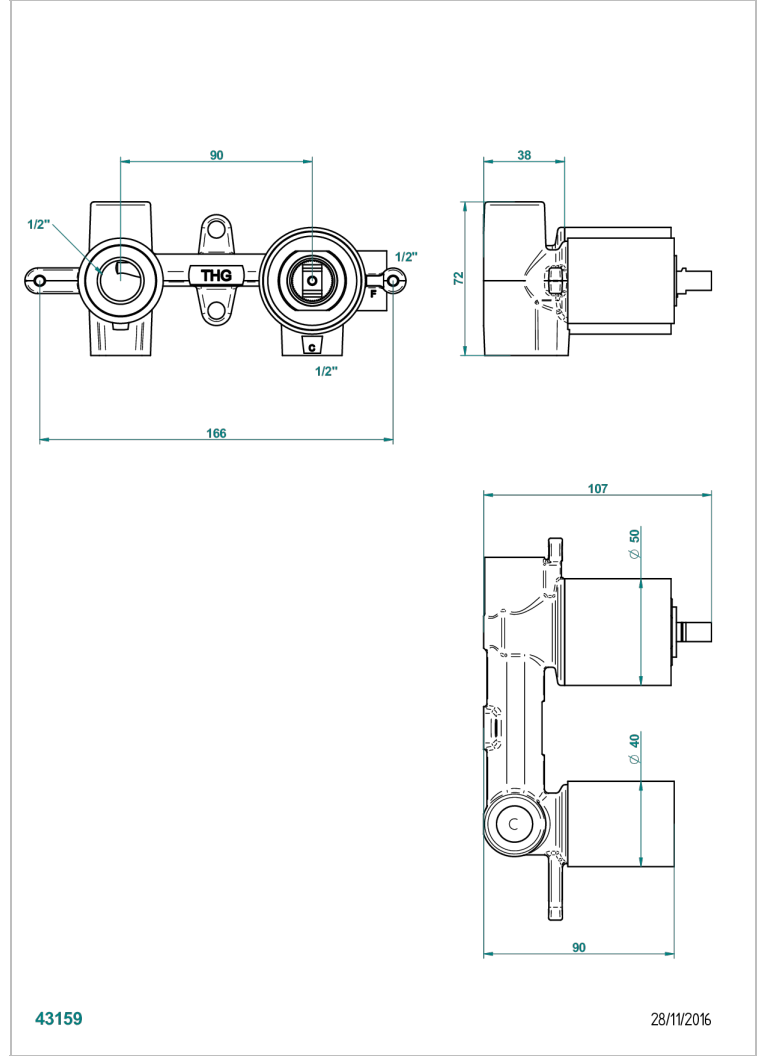

GENERAL ITEMS

G00-5840/MA

Rough parts for concealed wall-mounted mixer with 1/2" outlet

CHARACTERISTIC

- ACS : 19ACCLY412

STANDARDS

AVAILABLE FINITIONS

*** - A00