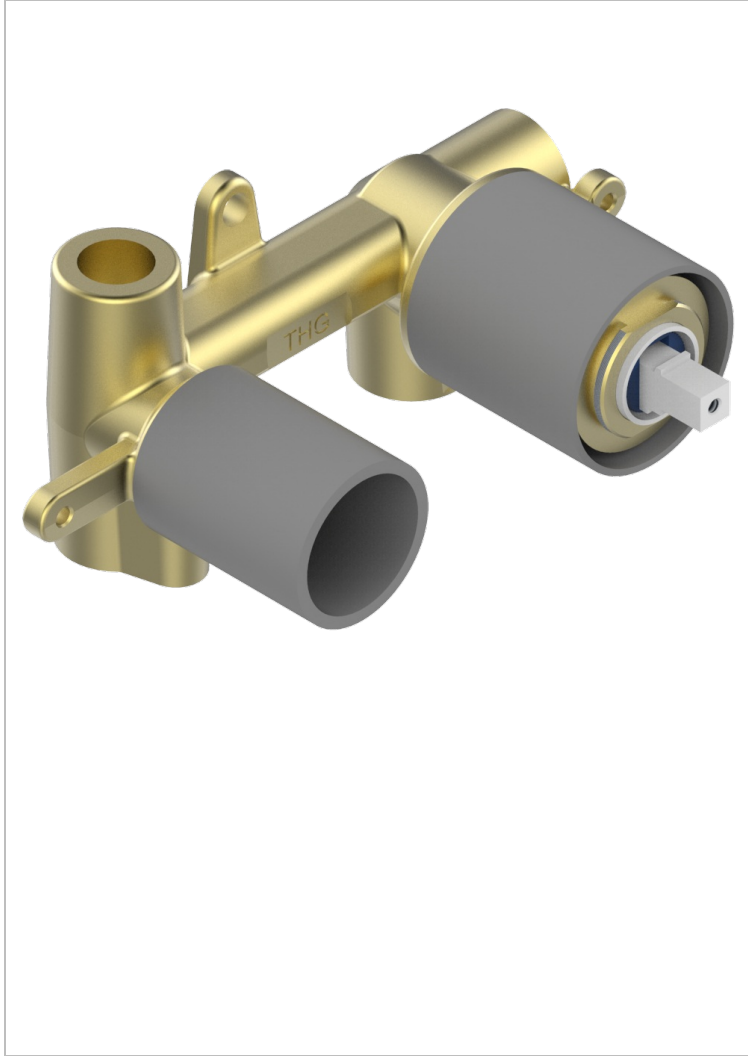

GENERAL ITEMS

G00-5840/MA

Rough parts for concealed wall-mounted mixer with 1/2" outlet

CHARACTERISTIC

- ACS : 19ACCLY412

STANDARDS

AVAILABLE FINITIONS

*** - A00