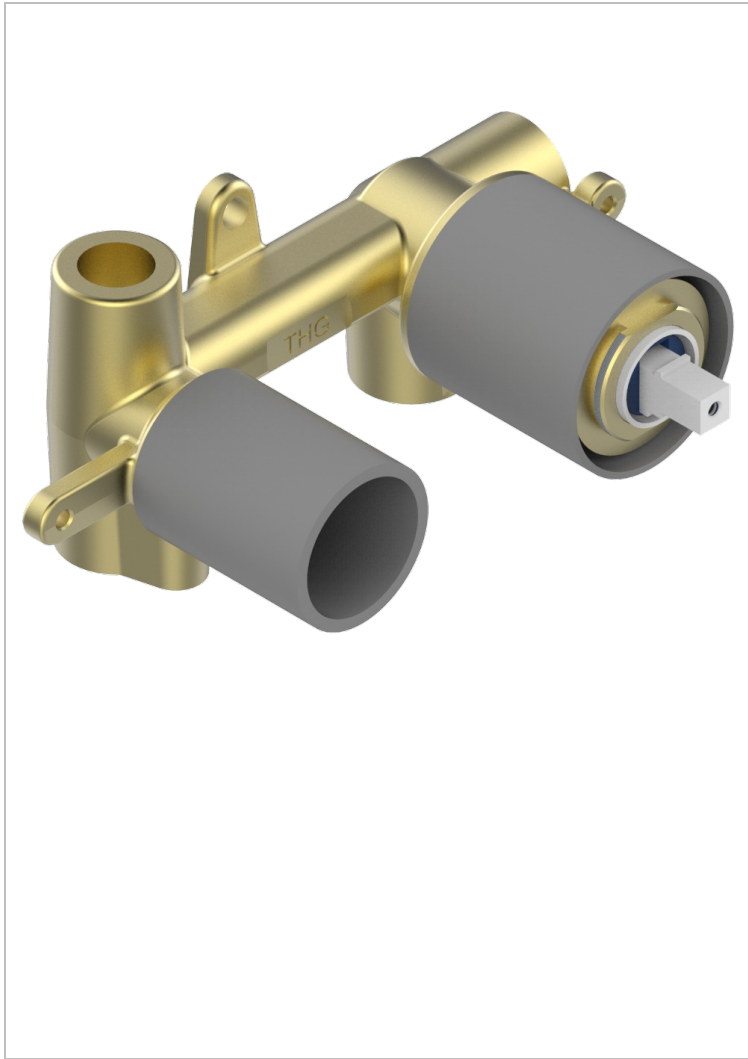

GENERAL ITEMS

G00-5840/MA

Rough parts for concealed wall-mounted mixer with 1/2" outlet

CHARACTERISTIC

- ACS : 19ACCLY412

STANDARDS

AVAILABLE FINITIONS

*** - A00