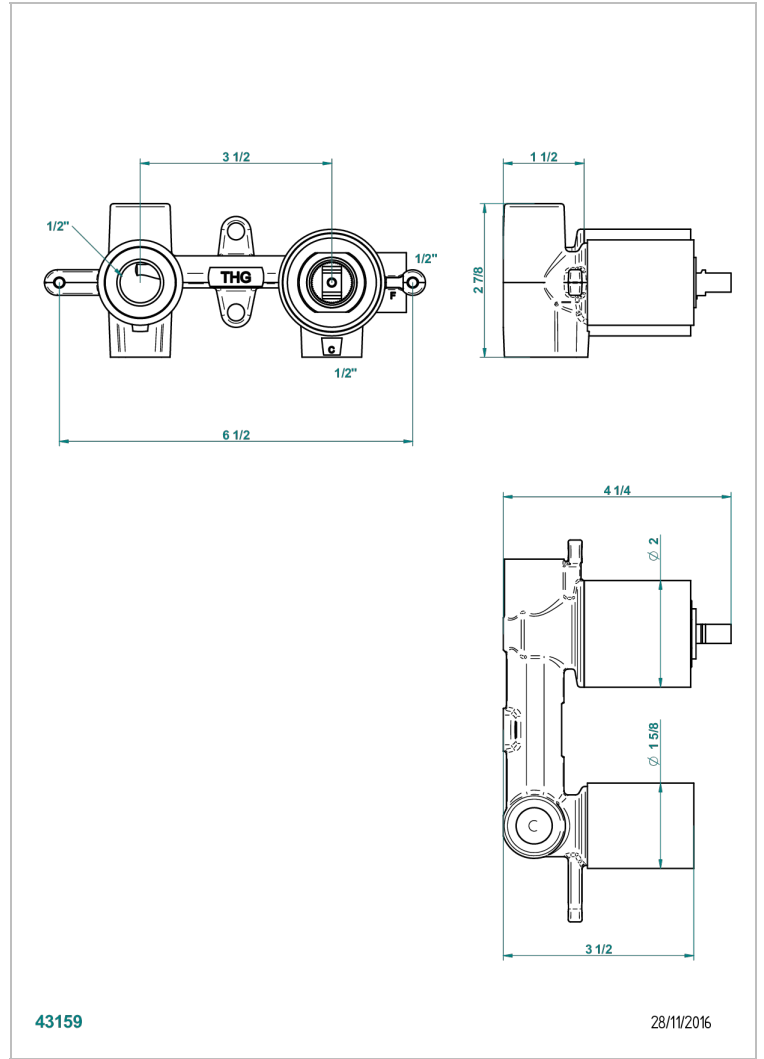

GENERAL ITEMS

G00-5840/MA

Rough parts for concealed wall-mounted mixer with 1/2" outlet

CHARACTERISTIC

- ACS : 19ACCLY412

STANDARDS

AVAILABLE FINITIONS

*** - A00