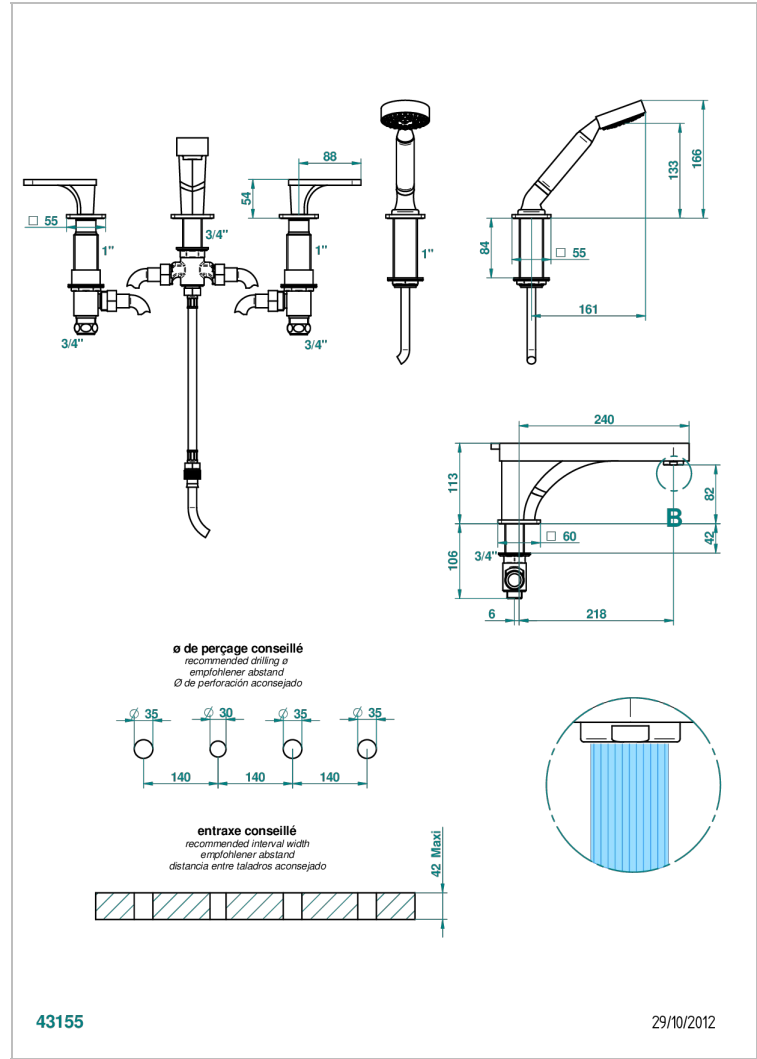

PROFIL BLACK ONYX WITH LEVER

A6P-112BSG

Rim mounted 4-hole bath/shower mixer, diverter to super goliath spout

CHARACTERISTIC

- ACS : 18ACCLY473
- DVGW : DW-6501CO0475
- NF : NF EN 200 - IID/A - Chrome

TECHNICAL SPECS

- Recommandé : 3 bars (max. 5 bars) - Advised : 43,5 psi (max. 72 psi)
- Bec : 35 l/min à 3 bars - Douchette : 9,5 l/min à 3 bars
- Spout : 9.26 gpm at 43.5 psi - Handshower : 2.5 gpm at 43.5 psi

STANDARDS