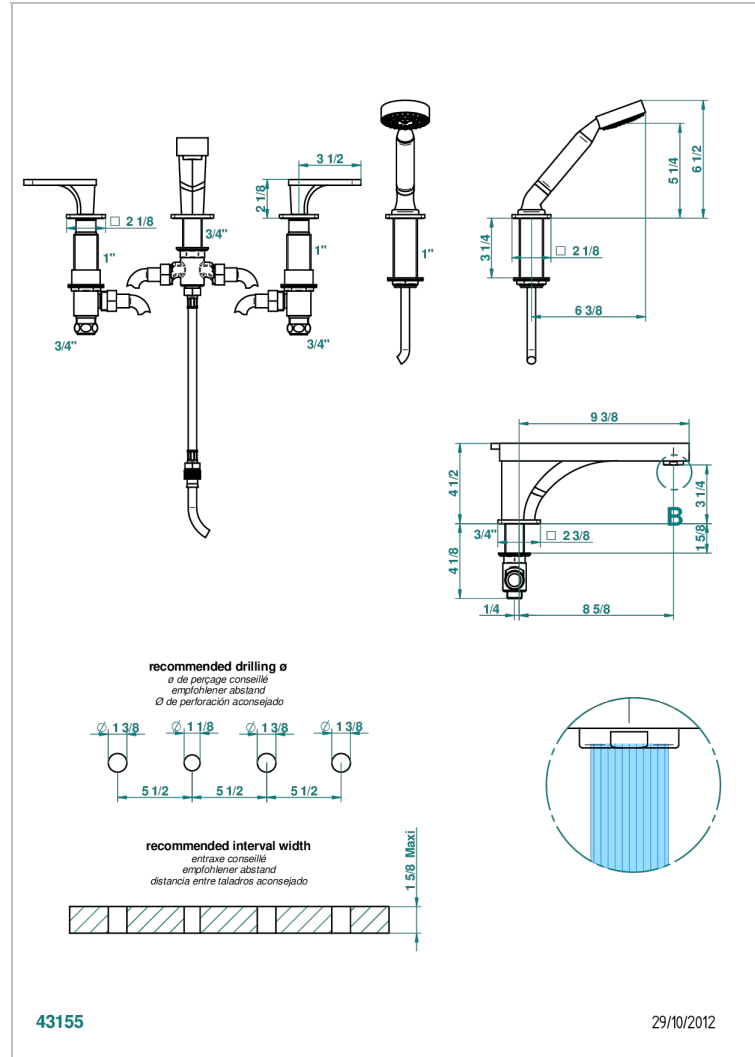

# PROFIL BLACK ONYX WITH LEVER

A6P-112BSG

Rim mounted 4-hole bath/shower mixer, diverter to super goliath spout

## CHARACTERISTIC

- ACS : 18ACCLY473
- DVGW : DW-6501CO0475
- NF : NF EN 200 - IID/A - Chrome

## TECHNICAL SPECS

- Recommandé : 3 bars (max. 5 bars) - Advised : 43,5 psi (max. 72 psi)
- Bec : 35 l/min à 3 bars - Douchette : 9,5 l/min à 3 bars
- Spout : 9.26 gpm at 43.5 psi - Handshower : 2.5 gpm at 43.5 psi