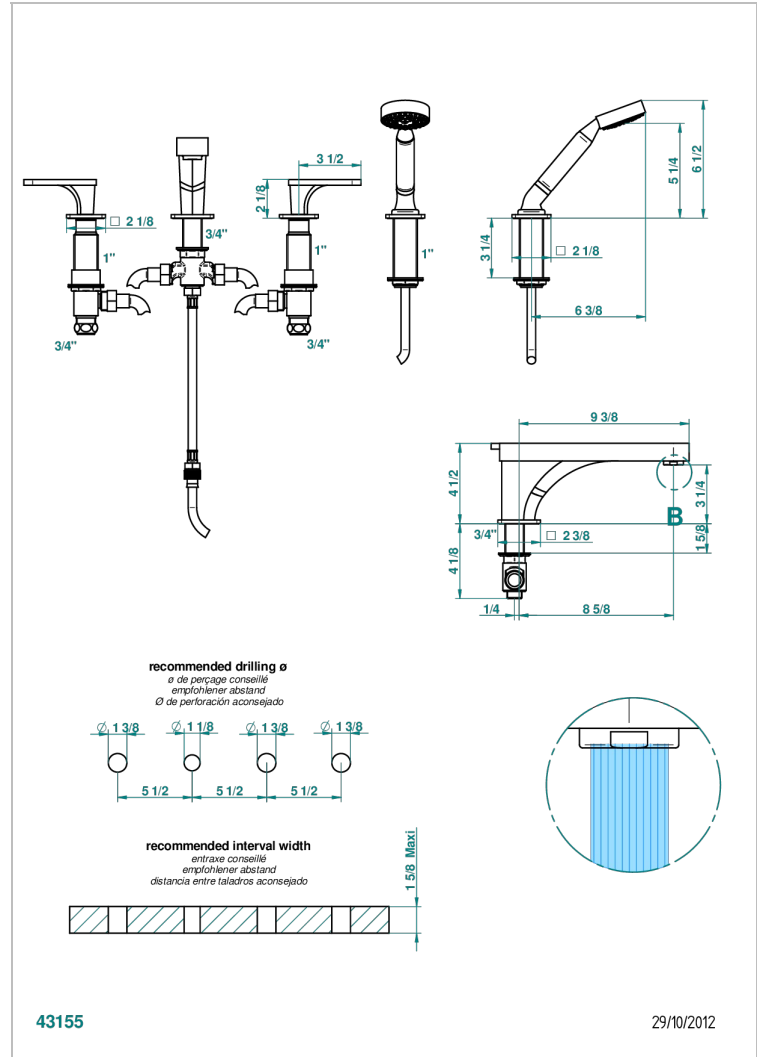

PROFIL BLACK ONYX WITH LEVER

A6P-112BSG

Rim mounted 4-hole bath/shower mixer, diverter to super goliath spout

THG[®]
PARIS

CHARACTERISTIC

- ACS : 18ACCLY473
- DVGW : DW-6501CO0475
- NF : NF EN 200 - IID/A - Chrome

TECHNICAL SPECS

- Recommandé : 3 bars (max. 5 bars) - Advised : 43,5 psi (max. 72 psi)
- Bec : 35 l/min à 3 bars - Douchette : 9,5 l/min à 3 bars
- Spout : 9.26 gpm at 43.5 psi - Handshower : 2.5 gpm at 43.5 psi

STANDARDS

AVAILABLE FINITIONS

Antique nickel - H28
Black ceram - D30
Blush PVD - H62
Brass color PVD - H49
Brown bronze color PVD - F33
Gold color PVD - H52

Graphite PVD - H64
Lacquered light bronze - D01
Matt Umber PVD - H67
Matt blush PVD - H60
Matt brass color PVD - H50
Matt brown bronze color PVD - F34