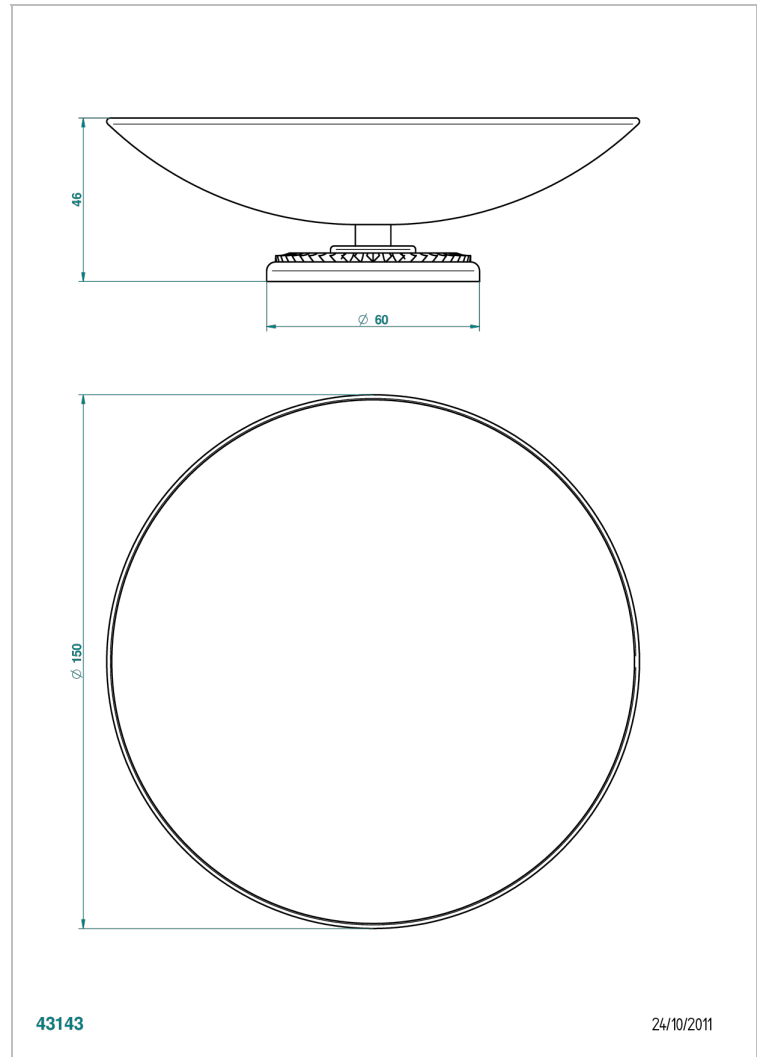

DIPLOMATE ROYALE

U4D-544GM

Soap dish, freestanding , 6" diameter

THG[®]
PARIS

CHARACTERISTIC

- Diplome Royale
- Soap dish, freestanding , 6" diameter

AVAILABLE FINITIONS

Black ceram - D30
Blush PVD - H62
Brass color PVD - H49
Brown bronze color PVD - F33
Chrome polished - A02
Chrome polished / gold polished - G02

Copper antique matt, coated - H07
Gold color PVD - H52
Gold mat - F07
Gold polished - F01
Graphite PVD - H64
Light coated bronze - D01

Matt Umber PVD - H67
Matt blush PVD - H60
Matt brass color PVD - H50
Matt brown bronze color PVD - F34
Matt chrome (American satin) - C02
Matt gold color PVD - H53

Matt graphite PVD - H65
Matt nickel (American satin) - C01
Matt nickel color PVD - H56
Nickel antique / Sovereign - H28
Nickel color PVD - H55
Nickel polished - B01

Soft gold - F30
Soft matt gold - F31
Umber PVD - H66