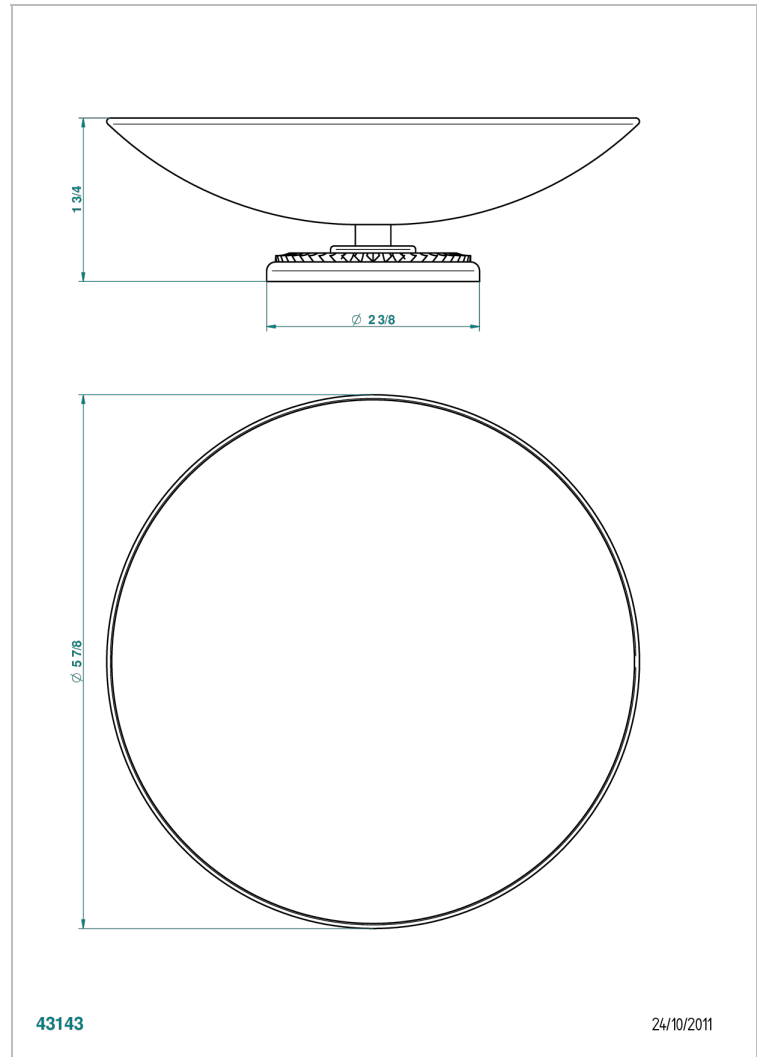

DIPLOMATE ROYALE

U4D-544GM

Soap dish, freestanding , 6" diameter

THG[®]
PARIS

CHARACTERISTIC

- Diplome Royale
- Soap dish, freestanding , 6" diameter

AVAILABLE FINITIONS

Black ceram - D30
Blush PVD - H62
Brass color PVD - H49
Brown bronze color PVD - F33
Chrome polished - A02
Chrome polished / gold polished - G02

Copper antique matt, coated - H07
Gold color PVD - H52
Gold mat - F07
Gold polished - F01
Graphite PVD - H64
Light coated bronze - D01

Matt Umber PVD - H67
Matt blush PVD - H60
Matt brass color PVD - H50
Matt brown bronze color PVD - F34
Matt chrome (American satin) - C02
Matt gold color PVD - H53

Matt graphite PVD - H65
Matt nickel (American satin) - C01
Matt nickel color PVD - H56
Nickel antique / Sovereign - H28
Nickel color PVD - H55
Nickel polished - B01

Soft gold - F30
Soft matt gold - F31
Umber PVD - H66