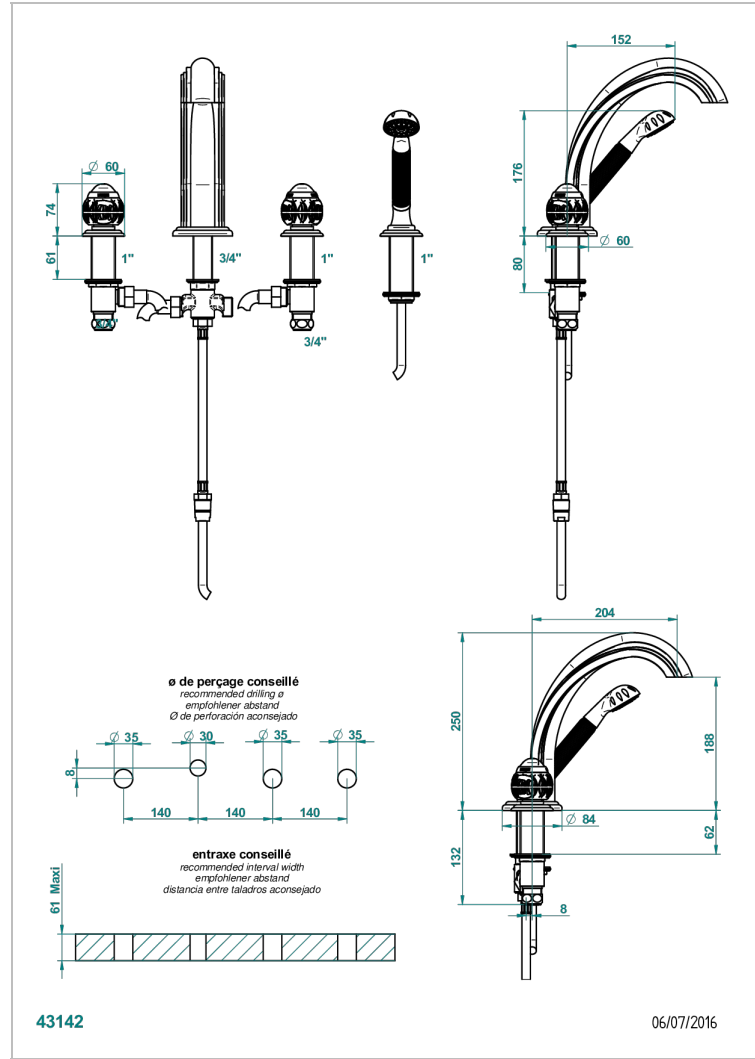

# PANTHERE CLEAR CRYSTAL

A2H-112BSG

Rim mounted 4-hole bath/shower mixer, diverter to super goliath spout

THG<sup>®</sup>  
PARIS

## CHARACTERISTIC

- ACS : 18ACCLY473
- DVGW : DW-6501CO0476
- NF : NF EN 200 - IID/A - Chrome

## AVAILABLE FINITIONS

Antique nickel - H28  
Black ceram - D30  
Blush PVD - H62  
Brass color PVD - H49  
Brown bronze color PVD - F33  
Gold color PVD - H52

Graphite PVD - H64  
Lacquered light bronze - D01  
Matt Umber PVD - H67  
Matt blush PVD - H60  
Matt brass color PVD - H50  
Matt brown bronze color PVD - F34