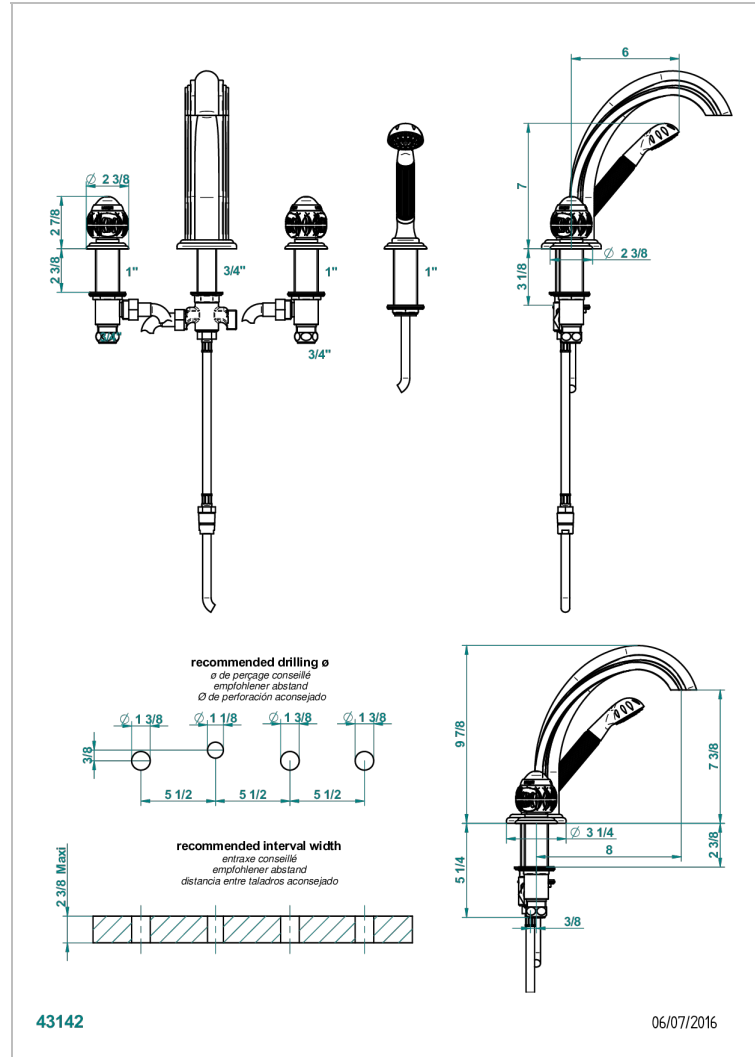

# PANTHERE CLEAR CRYSTAL

A2H-112BSG

Rim mounted 4-hole bath/shower mixer, diverter to super goliath spout

## CHARACTERISTIC

- ACS : 18ACCLY473
- DVGW : DW-6501CO0476
- NF : NF EN 200 - IID/A - Chrome