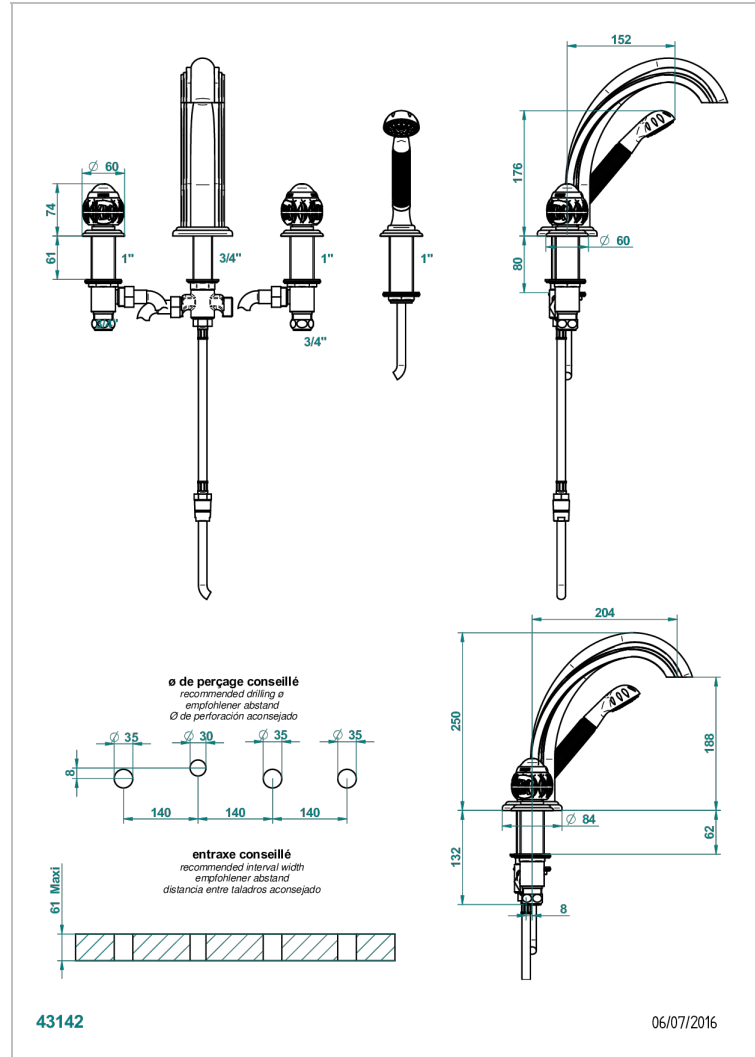

PANTHERE CLEAR CRYSTAL

A2H-112BSG

Rim mounted 4-hole bath/shower mixer, diverter to super goliath spout

THG[®]
PARIS

CHARACTERISTIC

- ACS : 18ACCLY473
- DVGW : DW-6501CO0476
- NF : NF EN 200 - IID/A - Chrome

STANDARDS

AVAILABLE FINITIONS

Antique nickel - H28
Black ceram - D30
Blush PVD - H62
Brass color PVD - H49
Brown bronze color PVD - F33
Gold color PVD - H52

Graphite PVD - H64
Lacquered light bronze - D01
Matt Umber PVD - H67
Matt blush PVD - H60
Matt brass color PVD - H50
Matt brown bronze color PVD - F34