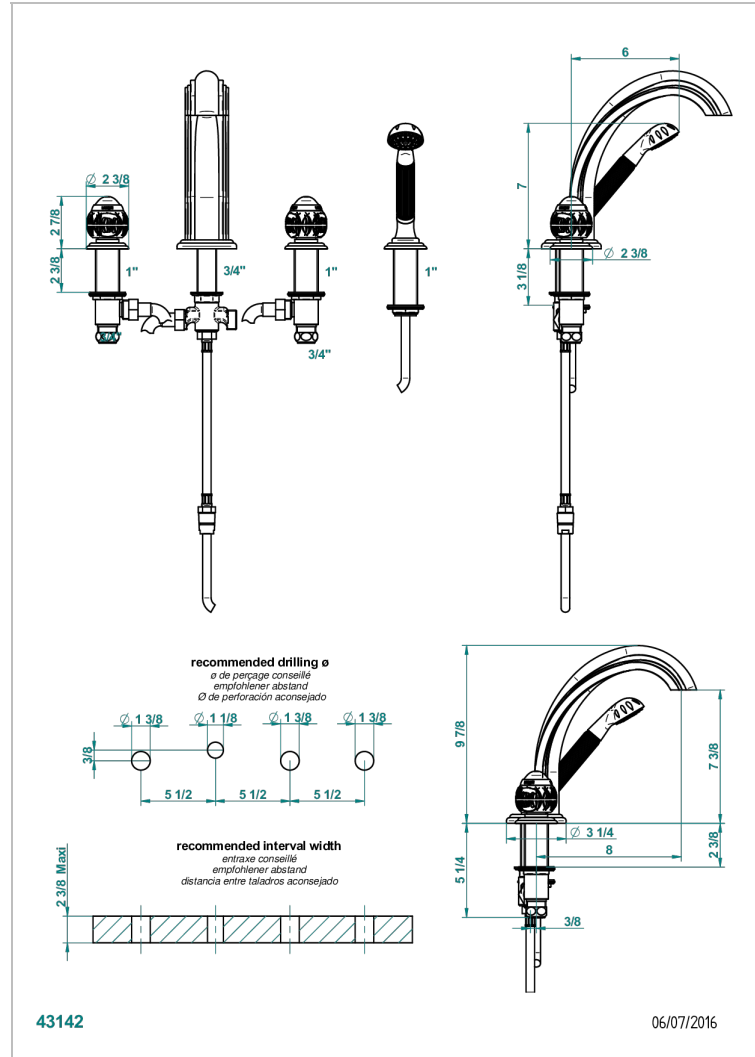

PANTHERE CLEAR CRYSTAL

A2H-112BSG

Rim mounted 4-hole bath/shower mixer, diverter to super goliath spout

CHARACTERISTIC

- ACS : 18ACCLY473
- DVGW : DW-6501CO0476
- NF : NF EN 200 - IID/A - Chrome

STANDARDS

AVAILABLE FINITIONS

Antique nickel - H28
Black ceram - D30
Blush PVD - H62
Brass color PVD - H49
Brown bronze color PVD - F33
Gold color PVD - H52

Graphite PVD - H64
Lacquered light bronze - D01
Matt Umber PVD - H67
Matt blush PVD - H60
Matt brass color PVD - H50
Matt brown bronze color PVD - F34